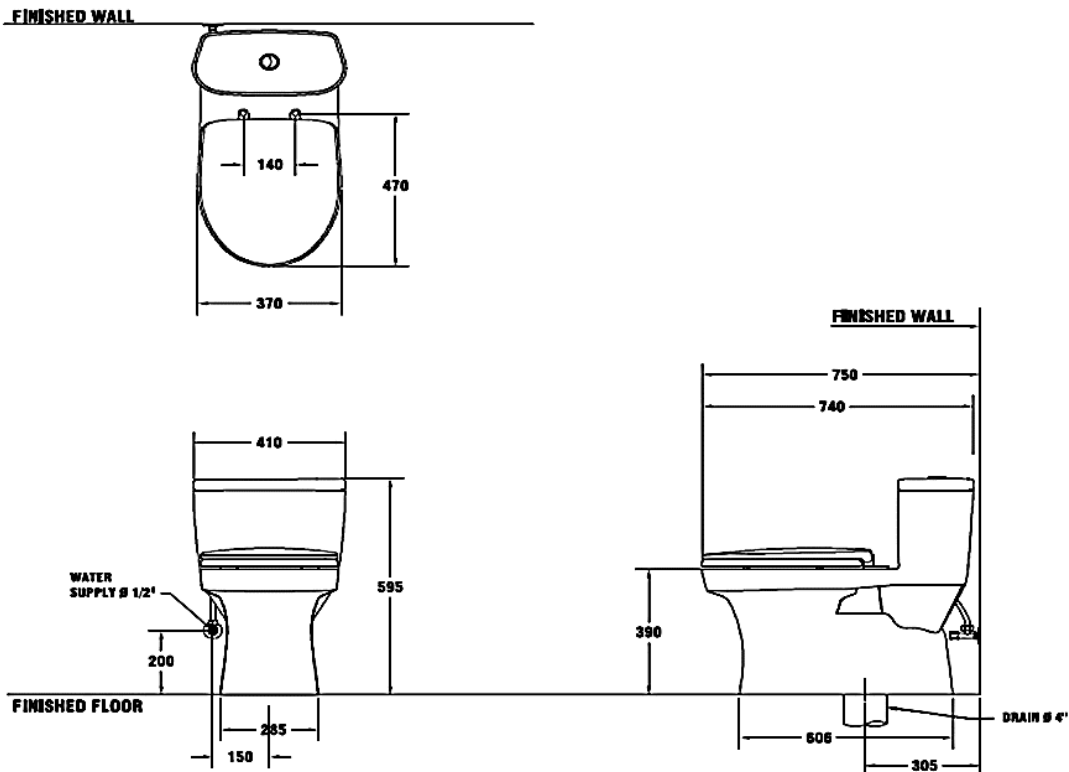

Brand : COTTO, Thailand
 Name : MACC 1-Piece toilet
 Item Code : C1015

Designer :

Color / Finish: White
 Dimensions : 410 x 740 x 595 mm

Product info:

- One Piece toilet
- Top button dual flush, 3/4.5lpf
- Siphonic washdown flush system
- Soft close seat and cover
- Elongated type