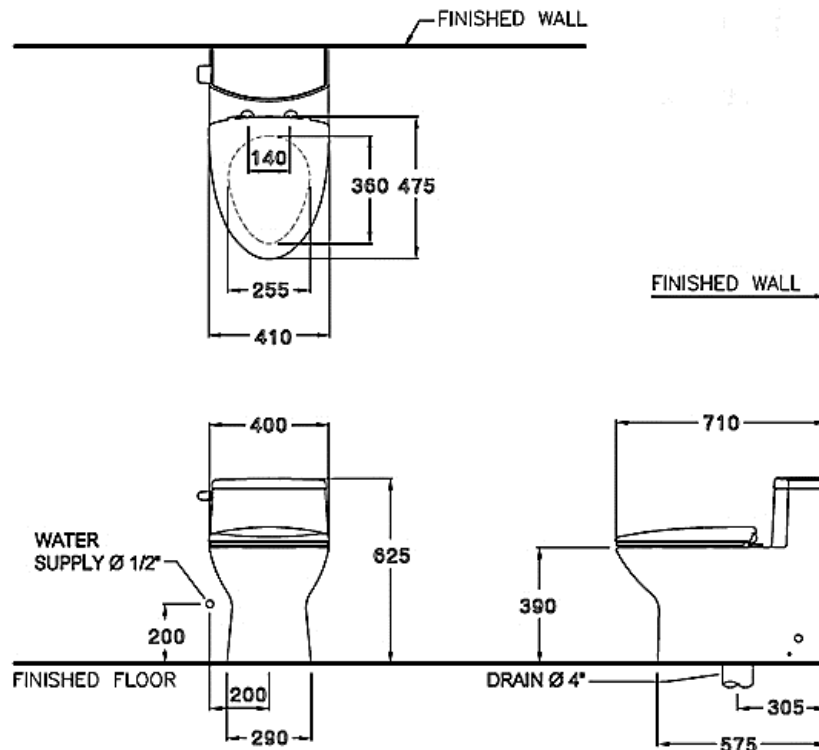

Brand : COTTO, Thailand  
 Name : Grand CHLOE 1-Piece toilet  
 Item Code : C10127

Designer :

Color / Finish: White  
 Dimensions : 410 x 710 x 625 mm

**Product info:**

- One-piece siphon jet toilet, elongated, with:
- S-trap roughing-in 305mm
- Side lever single flush, 4.5 lpf
- Soft close seat and cover
- Hygienic easy clean
- Flexible supply hose ½" x ½" x 300 mm
- Angle valve ½" x ½"
- Floor flange