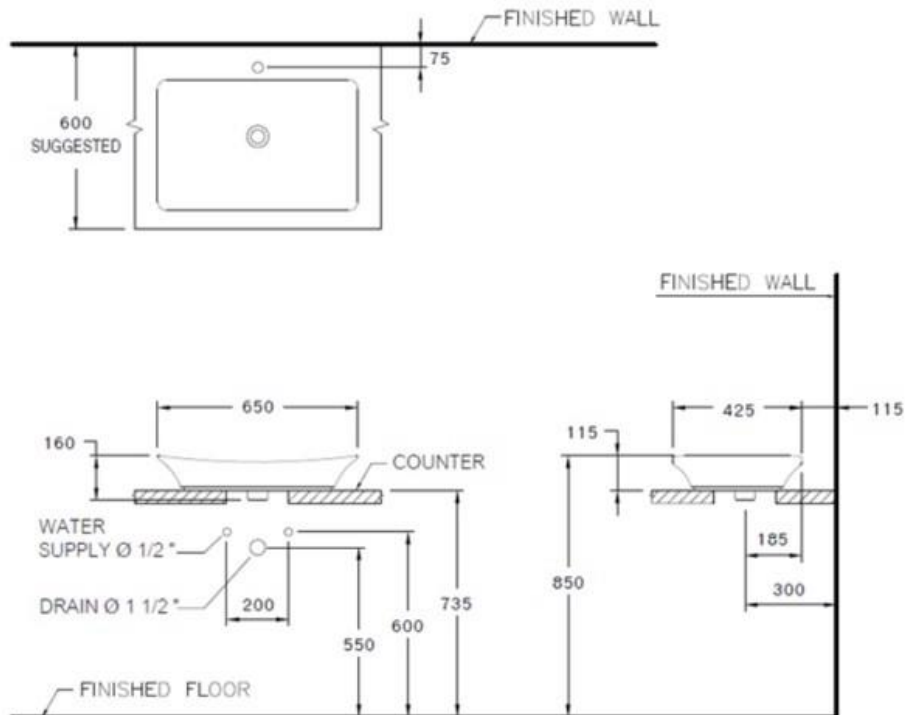

Brand : COTTO, Thailand
 Name : Thantara Wash Basin
 Item Code : C09117
 Designer :
 Color / Finish: White
 Dimensions : 650 x 435 x 160 mm

Product info:

- Above Counter Basin

Flushing of pipe must be done before fittings are installed. Failure to do so voids the warranty.
 Follow cleaning instructions and avoid using any harmful chemicals.
 All information is for reference only. Installation shall always be based on the specs provided with actual delivered items.
 For more info, visit www.sanitecph.com