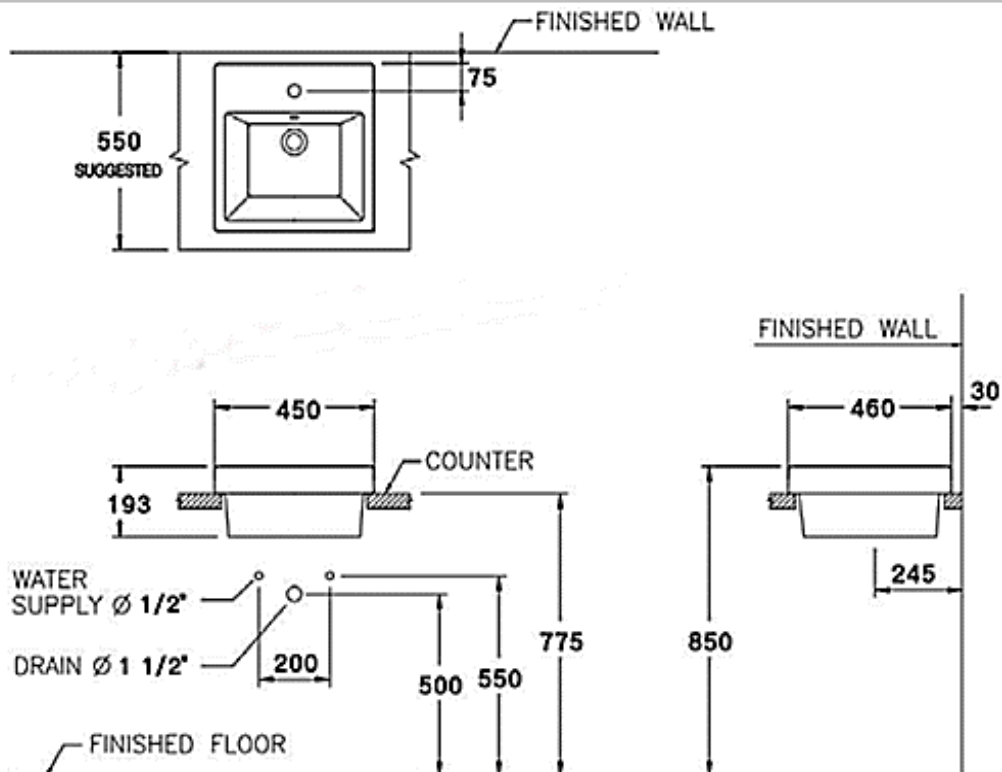

Brand : COTTO, Thailand  
 Name : QUADO 450 Washbowl  
 Item Code : C0901

Designer :

Color / Finish: White  
 Dimensions : 450 x 460 x 80mm

**Product info:**

- Tabletop wash basin
- With single tap hole
- With overflow and cover

**Add-ons:**

- Mixer/Faucet
- Rubber seal
- Angle valve
- Flexible supply hose(s)
- Waste strainer trap with wall tube min. 260 mm

Flushing of pipe must be done before fittings are installed. Failure to do so voids the warranty.