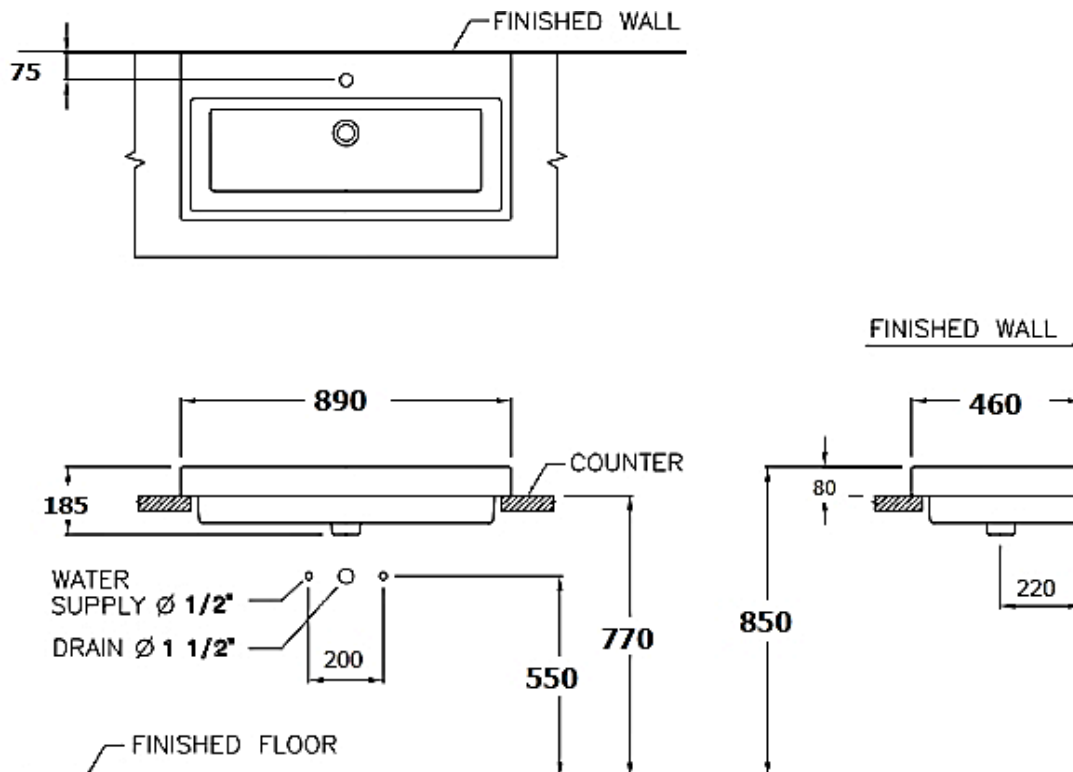

Brand : COTTO, Thailand  
 Name : QUADO 90 Washbowl  
 Item Code : C0900

Designer :

Color / Finish: White  
 Dimensions : 890 x 460 x 80 mm

**Product info:**

- Table-top wash basin
- With single tap table
- With overflow and cover

**Add-ons:**

- Angle valve(s)
- Mixer/Faucet
- Flexible supply hose(s)
- Waste strainer trap with wall tube min.260mm
- Rubber Seal

Flushing of pipe must be done before fittings are installed. Failure to do so voids the warranty.  
 Follow cleaning instructions and avoid using any harmful chemicals.  
 All information is for reference only. Installation shall always be based on the specs provided with actual delivered items.  
 For more info, visit [www.sanitecph.com](http://www.sanitecph.com)