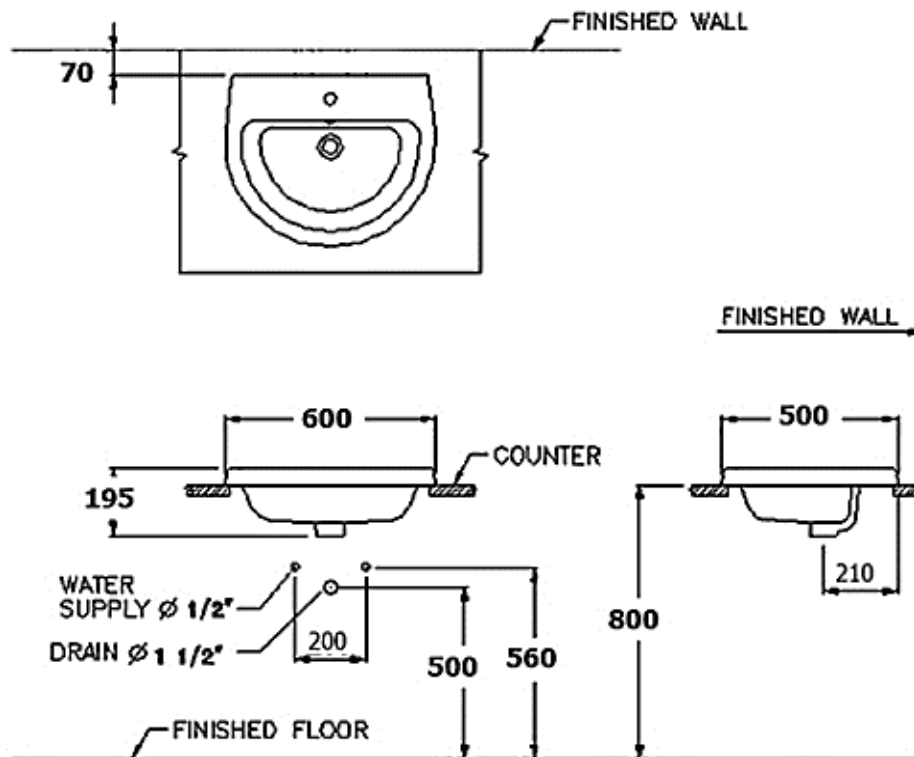

Brand : COTTO, Thailand
 Name : OPERA Countertop washbasin
 Item Code : C05847

Designer :

Color / Finish: White
 Dimensions : 600 x 500 x 195 mm

Product info:

- Countertop wash basin
- With single tap hole
- With overflow
- Hygienic easy clean

Add-ons:

- Mixer/faucet
- Rubber seal
- Angle valve(s)
- Flexible supply hose(s)
- Waste strainer trap with wall tube min.300mm

Flushing of pipe must be done before fittings are installed. Failure to do so voids the warranty.