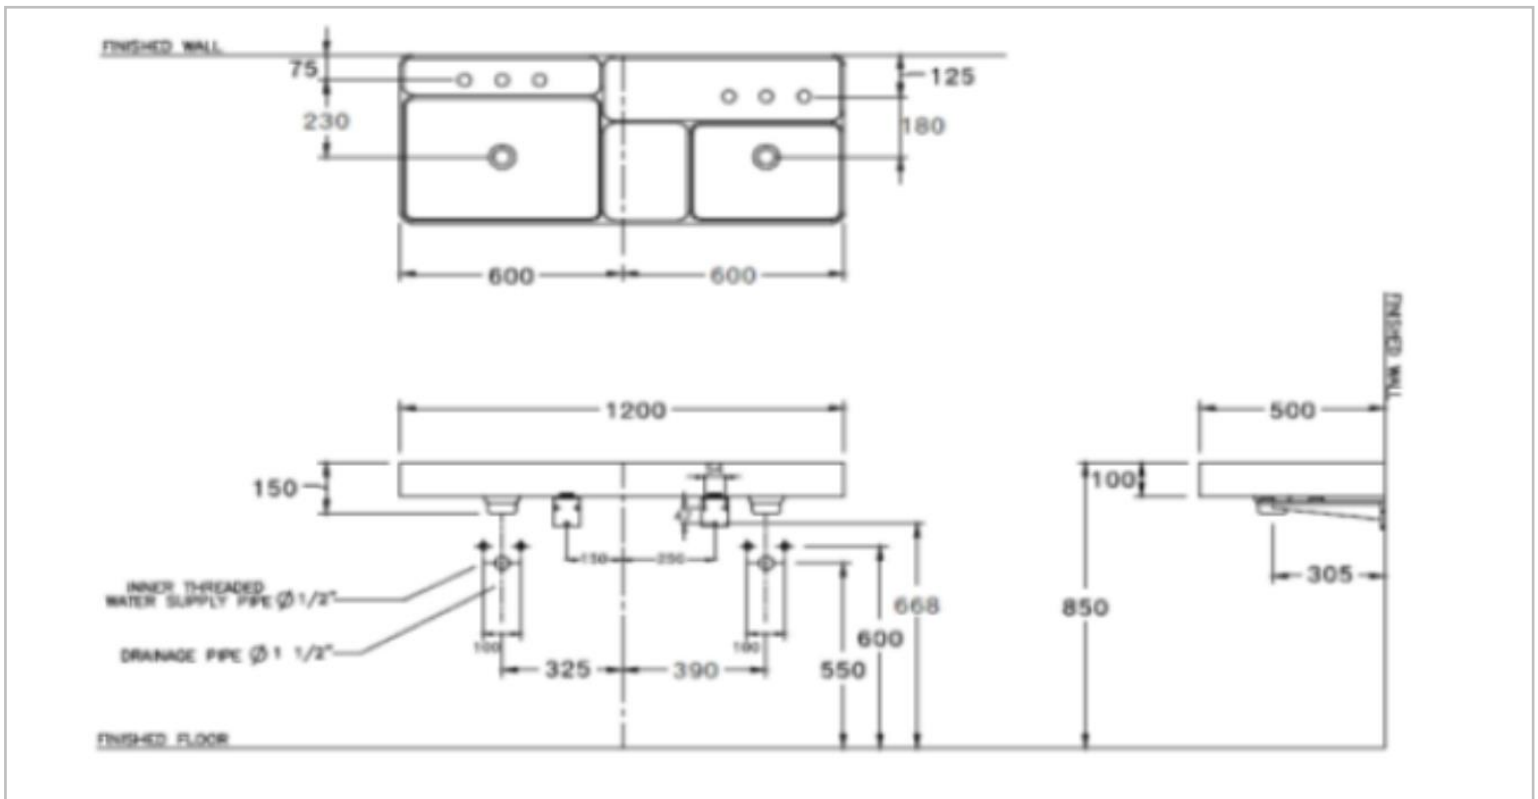

Brand : COTTO, Thailand  
 Name : PATCHWORK Wall hung double basin  
 Item Code : C0457-3

Designer :

Color / Finish: White  
 Dimensions : 1200 x 500 x 150 mm

**Product info:**

- Patchwork double basin
- 120 wall hung
- 3 tap hole

**Add-ons:**

- Mixer/faucet
- Angle valve(s)
- Flexible supply hose(s)
- Waste strainer trap with wall tube

Flushing of pipe must be done before fittings are installed. Failure to do so voids the warranty.