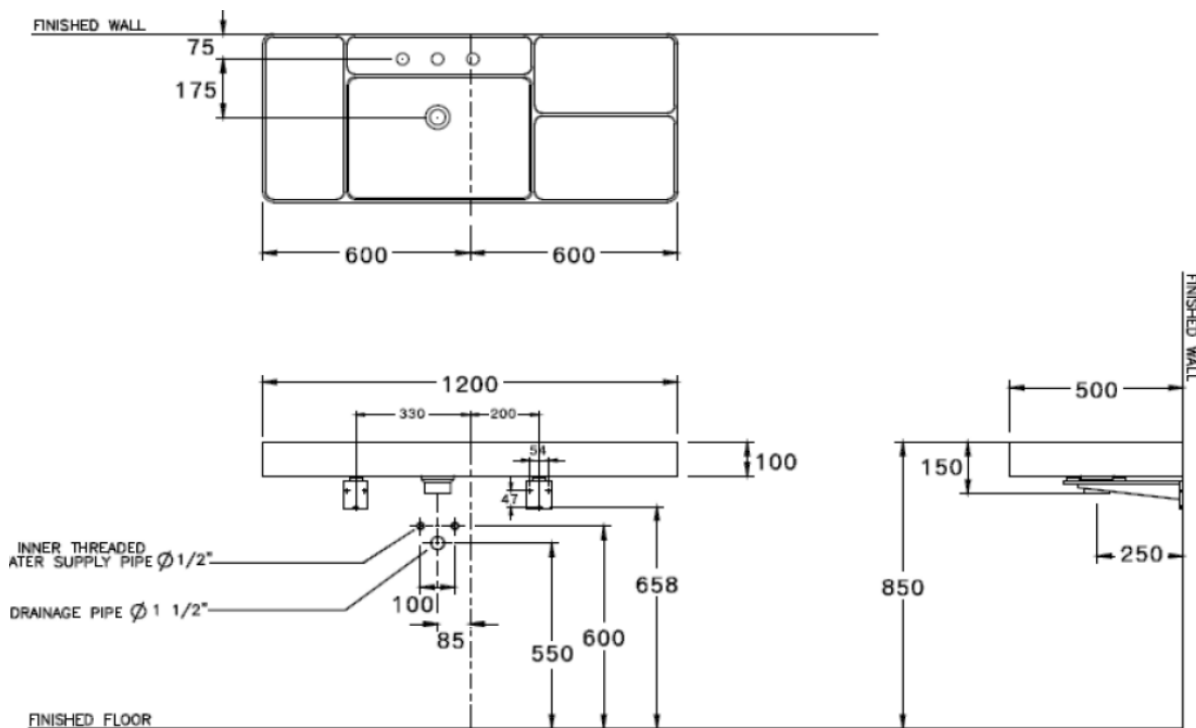

Brand : COTTO, Thailand
Name : PATCHWORK Wall hung single basin
Item Code : C0456-1

Designer :

Color / Finish: White
Dimensions : 500 x 1200 x 150 mm

Product info:

- Single basin 120 wall hung
- 1 tap hole

Add-ons:

- Mixer/faucet
- Angle valve(s)
- Flexible supply hose(s)
- Waste strainer trap with wall tube

Flushing of pipe must be done before fittings are installed. Failure to do so voids the warranty.

Follow cleaning instructions and avoid using any harmful chemicals.

All information is for reference only. Installation shall always be based on the specs provided with actual delivered items.

For more info, visit www.sanitecph.com