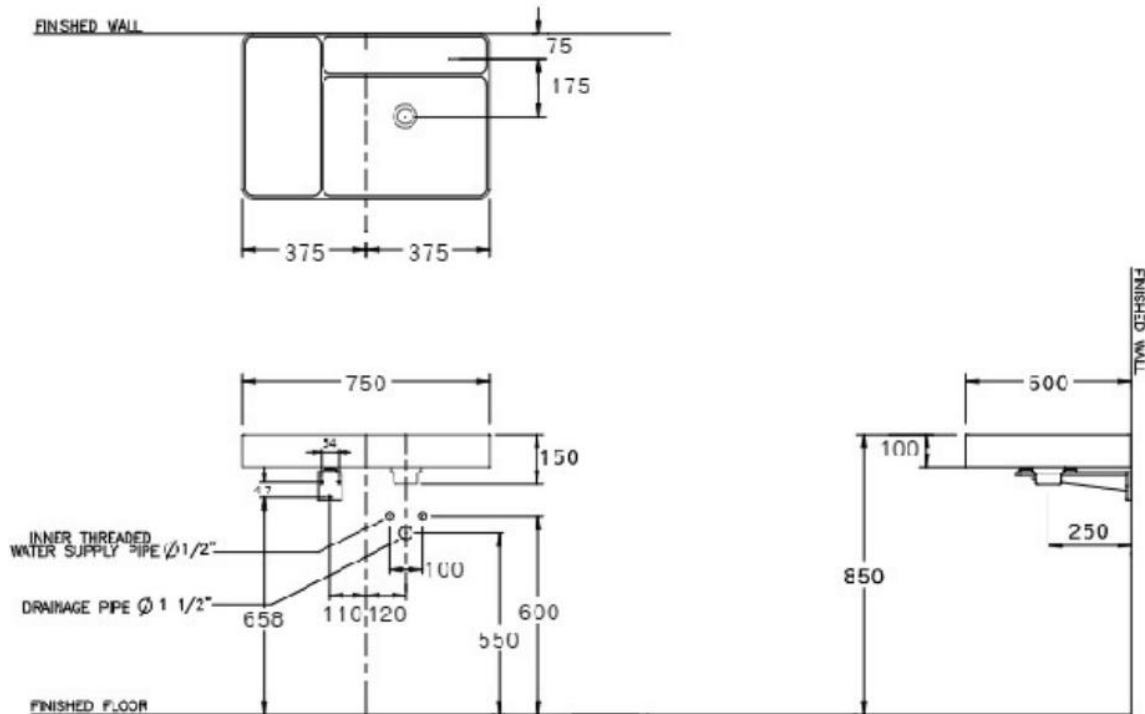

Brand : COTTO, Thailand  
 Name : PATCHWORK, Wall Hung Basin  
 Item Code : C0455-0  
 Designer : PIERO LISSONI  
 Color / Finish: White  
 Dimensions : 750 x 500 x 100 mm

**Product info:**

- Single Basin Wallhung