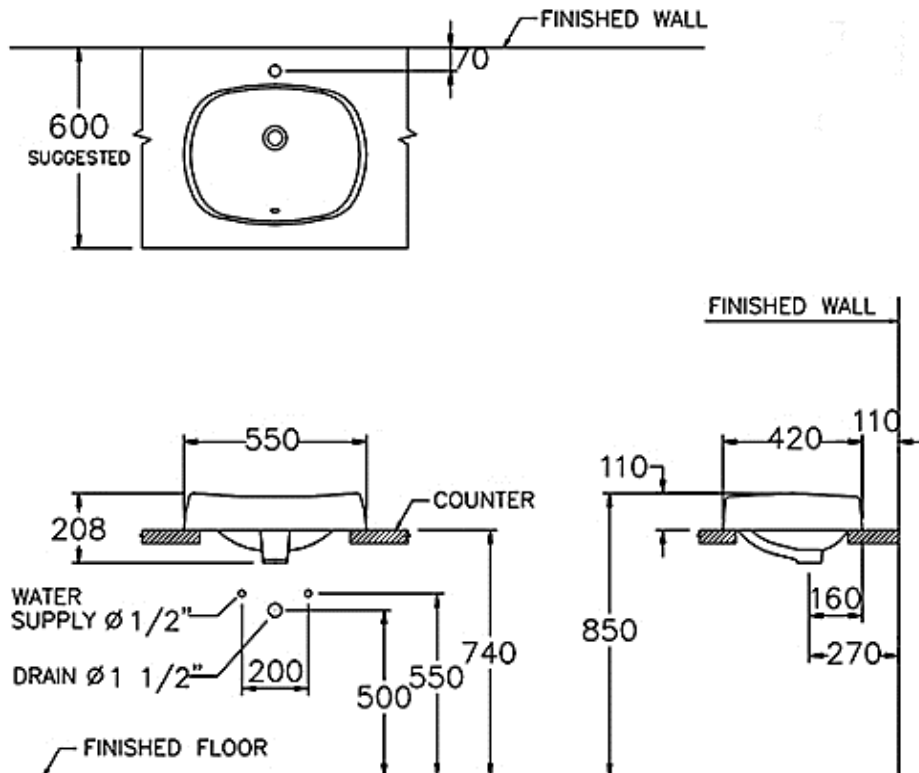

Brand : COTTO, Thailand
 Name : CHLOE Washbowl
 Item Code : C02517
 Designer :
 Color / Finish: White
 Dimensions : 550 x 420 x 110 mm

Product info:

- Tabletop
- Waste basin
- With no tap hole
- With overflow
- Hygienic easy clean

Add-ons:

- Mixer/faucet
- Rubber Seal
- Angle valve(s)
- Flexible supply hose(s)
- Waste strainer trap with wall tube min.300mm

Flushing of pipe must be done before fittings are installed. Failure to do so voids the warranty.
 Follow cleaning instructions and avoid using any harmful chemicals.
 All information is for reference only. Installation shall always be based on the specs provided with actual delivered items.
 For more info, visit www.sanitecph.com