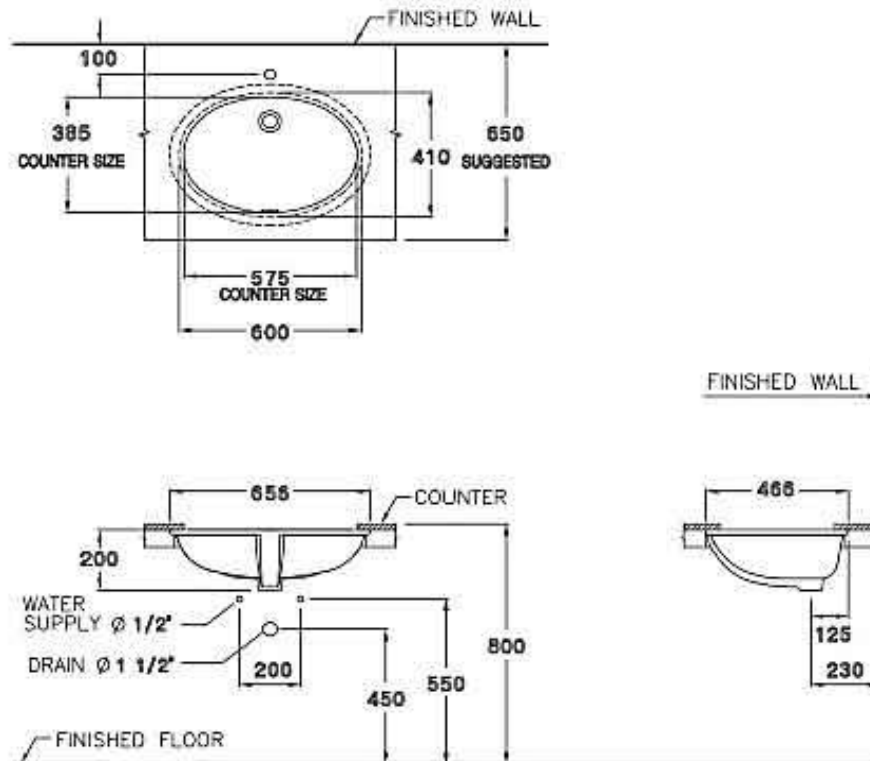

Brand : COTTO, Thailand  
 Name : MARLOW 65 Undercounter top washbasin  
 Item Code : C0171  
 Designer :  
 Color / Finish: White  
 Dimensions : 658 x 466 x 200 mm

**Product info:**

- Oval undercounter wash basin
- With overflow
- Hygienic easy clean

**Add-ons:**

- mixer/faucet
- angle valve(s)
- flexible supply hose(s)
- Waste Strainer
- Trap with wall tube min.300 mm

Flushing of pipe must be done before fittings are installed. Failure to do so voids the warranty.