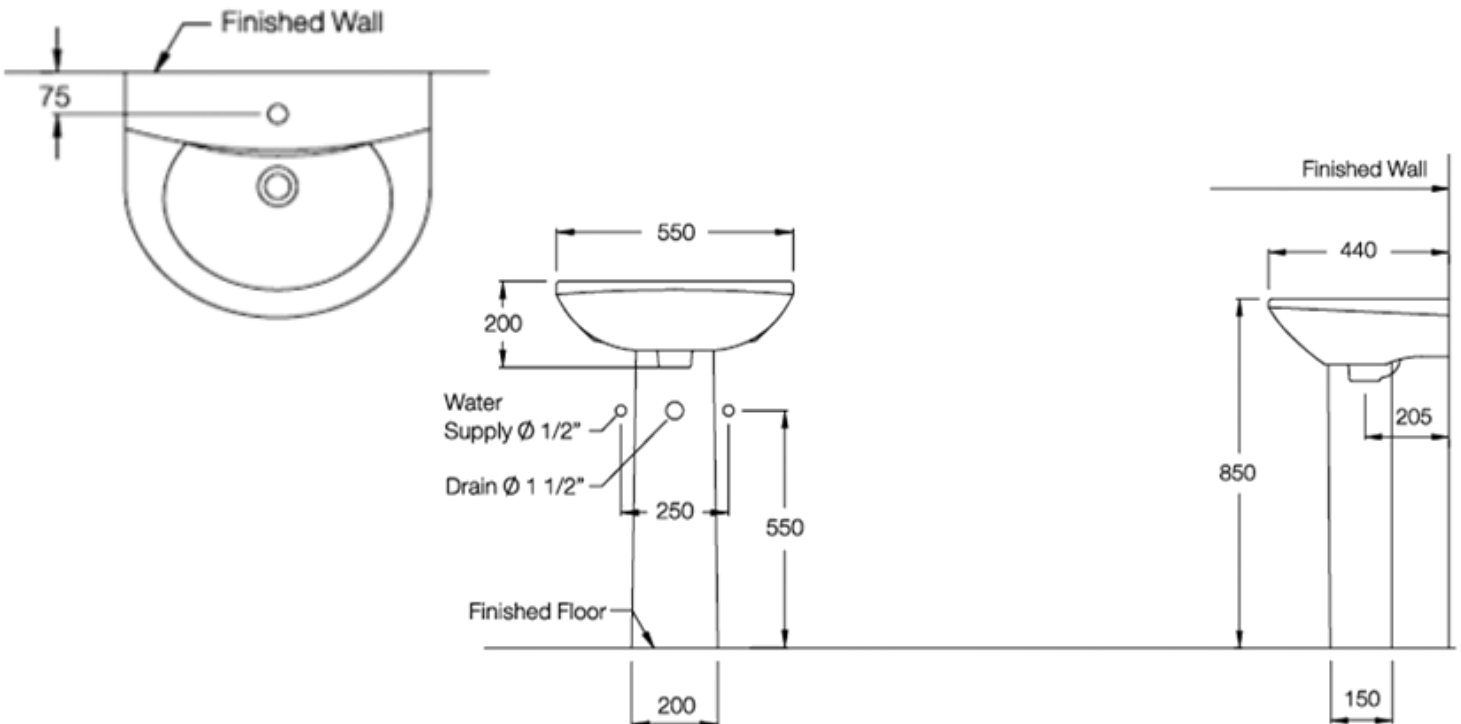

Brand : COTTO, Thailand
 Name : Wendy Living Pedestal
 Item Code : C014 + C411

Designer :
 Color / Finish: White
 Dimensions : 550 x 440 x 200 mm

Product info:

- Wall-hung basin
- With full pedestal
- 1 tap hole
- With overflow