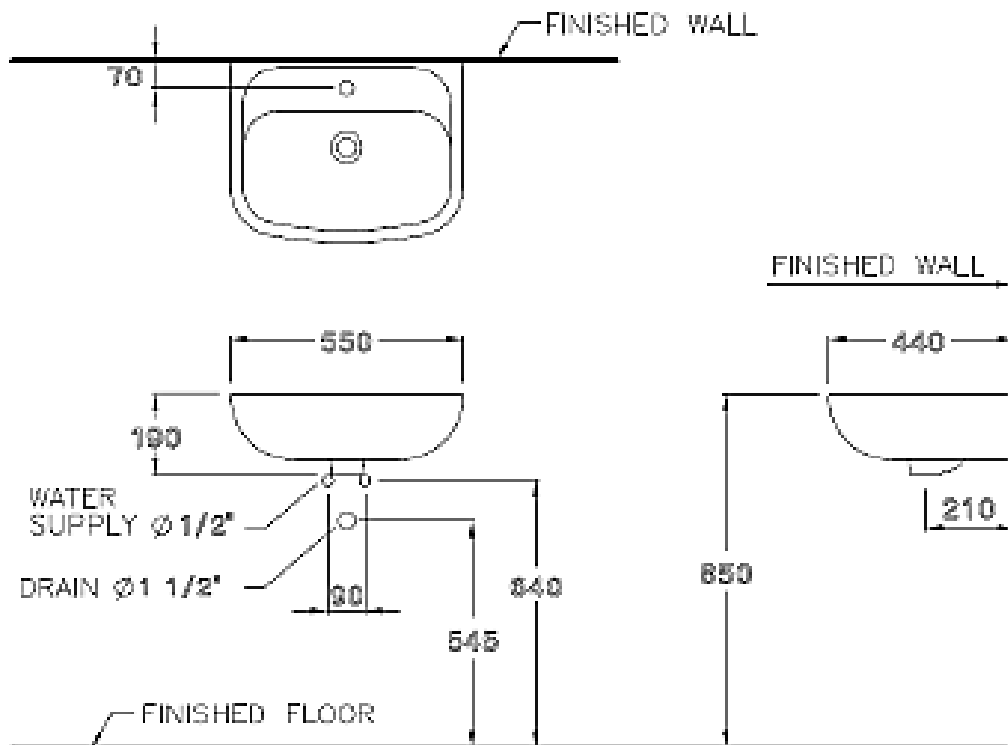

Brand : COTTO, Thailand
 Name : BRIO Washbasin
 Item Code : C0141
 Designer :
 Color / Finish: White
 Dimensions : 550 x 440 x 190 mm

Product info:

- Washbasin

Add-ons:

- mixer/faucet
- Angle valve(s)
- Flexible supply hose(s)
- Waste strainer trap with wall tube min.350mm