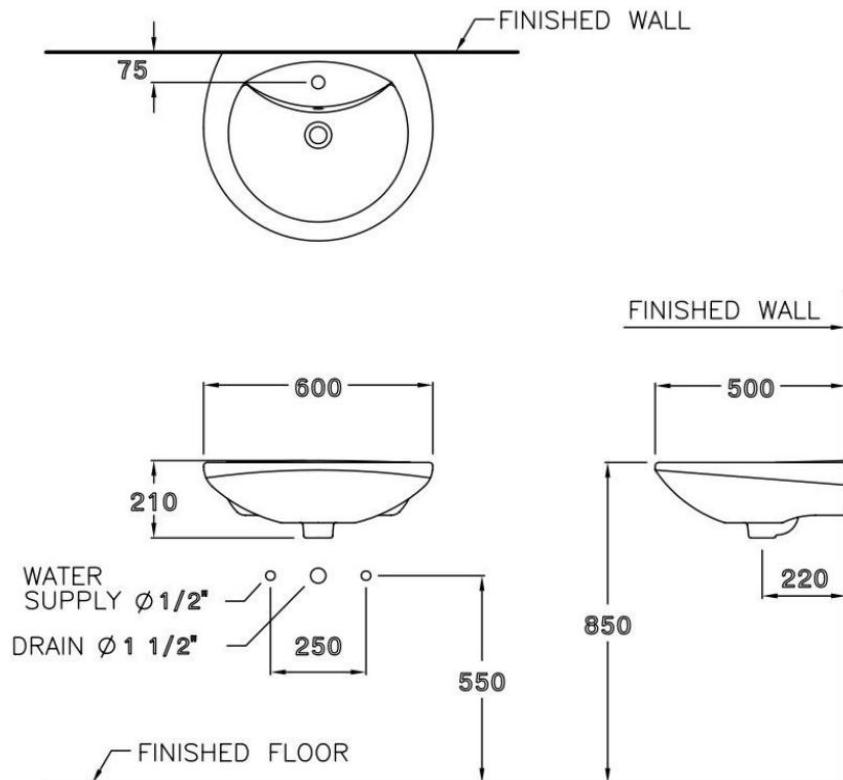

Brand : COTTO, Thailand  
 Name : Alice Wash basin  
 Item Code : C0107  
 Designer :  
 Color / Finish: White  
 Dimensions : 500 x 600 x 210 mm

**Product info:**

- wall hung washbasin
- 1 tap hole
- With overflow

**Add-ons:**

- mixer/faucet
- angle valve(s)
- flexible supply hose(s)
- waste strainer trap with wall tube min.350mm Pedestal

Flushing of pipe must be done before fittings are installed. Failure to do so voids the warranty.