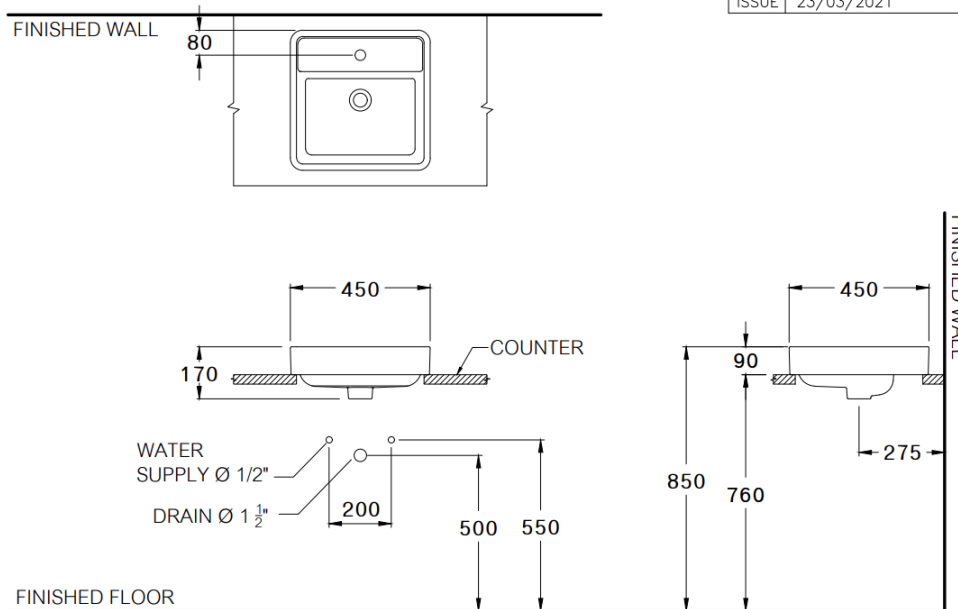

Brand : COTTO, Thailand  
Name : Geo Square Washbasin  
Item Code : C003817FR

Designer :

Color / Finish: Frozen Rose  
Dimensions : 450 x 450 x 170mm

**Product info:**

- Square washbasin

**Add-ons:**

- Linea rubber seal

CATALOG DRAWING	
CODE	C-00381
MODEL	Geo Square Above Basin
ISSUE	23/03/2021

Flushing of pipe must be done before fittings are installed. Failure to do so voids the warranty.  
Follow cleaning instructions and avoid using any harmful chemicals.  
All information is for reference only. Installation shall always be based on the specs provided with actual delivered items.  
For more info, visit [www.sanitecph.com](http://www.sanitecph.com)