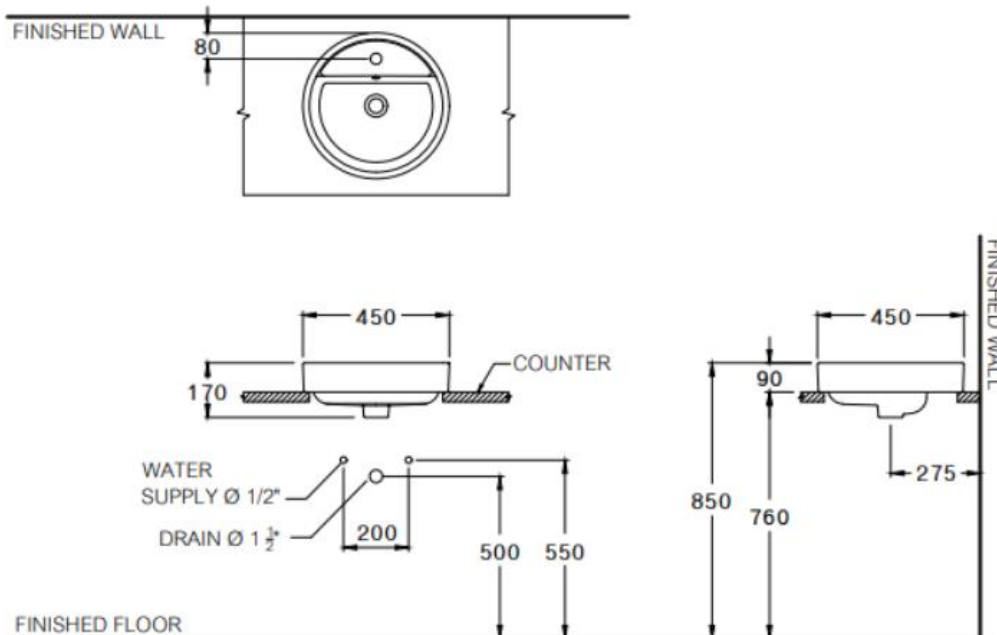

Brand : COTTO, Thailand  
 Name : Geo circle washbasin  
 Item Code : C00380MWH

Designer :

Color / Finish: Matt white  
 Dimensions : Ø450 x 170 mm

**Product info:**

- Circle washbasin

**Add-ons:**

- M30050G Linear rubber seal