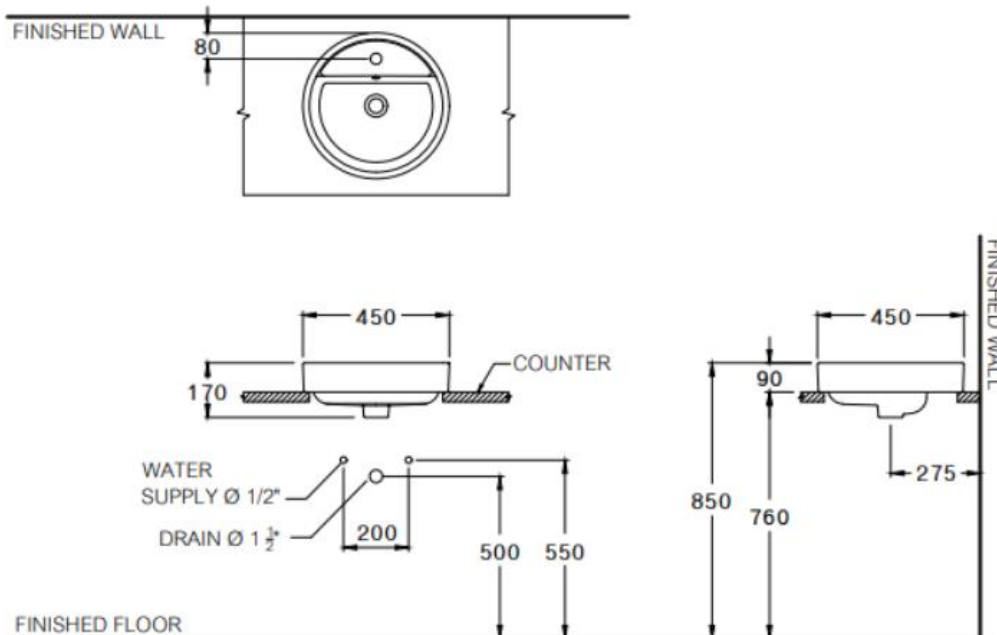

Brand : COTTO, Thailand
 Name : Geo circle washbasin
 Item Code : C003807MM

Designer :

Color / Finish: Misty Mint
 Dimensions : Ø450 x 170 mm

Product info:

- Circle washbasin

Add-ons:

- M30050G Linear rubber seal