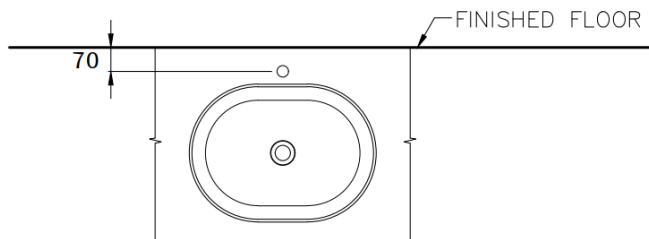

Brand : COTTO, Thailand
 Name : Sensation Capsule
 Item Code : C00343(MSL)
 Designer :
 Color / Finish: Grey
 Dimensions : 550 x 405 x 168 mm

Product info:

- With Ceramic pop-up waste

Add-ons:

- M30050G Linea rubber seal

DRAWING FOR CATALOG	
NAME	Sensation-Capsule Basin
CODE	C-00343
DATE	22/09/60

Flushing of pipe must be done before fittings are installed. Failure to do so voids the warranty.
 Follow cleaning instructions and avoid using any harmful chemicals.
 All information is for reference only. Installation shall always be based on the specs provided with actual delivered items.
 For more info, visit www.sanitecph.com