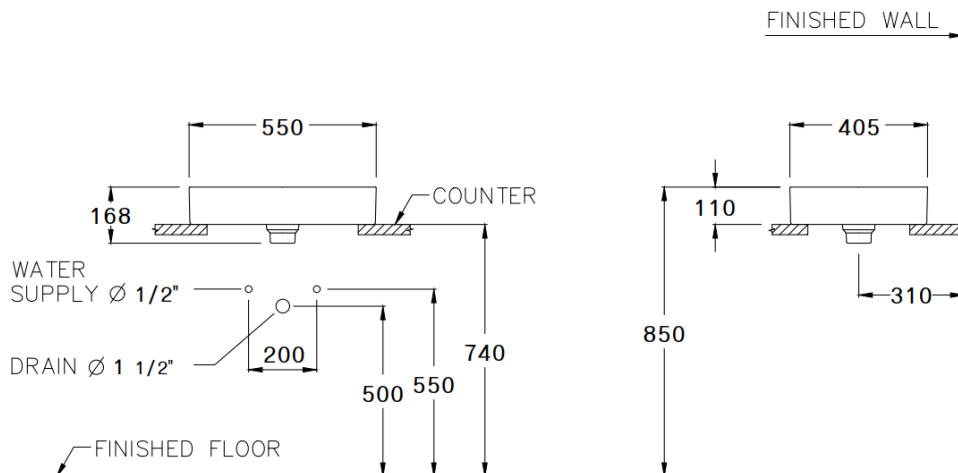

Brand : COTTO, Thailand
 Name : Sensation Capsule
 Item Code : C00343(MSL)
 Designer :
 Color / Finish: Grey
 Dimensions : 550 x 405 x 168 mm

Product info:

- With Ceramic pop-up waste

Add-ons:

- M30050G Linea rubber seal

DRAWING FOR CATALOG	
NAME	Sensation-Capsule Basin
CODE	C-00343
DATE	22/09/60

Flushing of pipe must be done before fittings are installed. Failure to do so voids the warranty.
 Follow cleaning instructions and avoid using any harmful chemicals.
 All information is for reference only. Installation shall always be based on the specs provided with actual delivered items.
 For more info, visit www.sanitecph.com