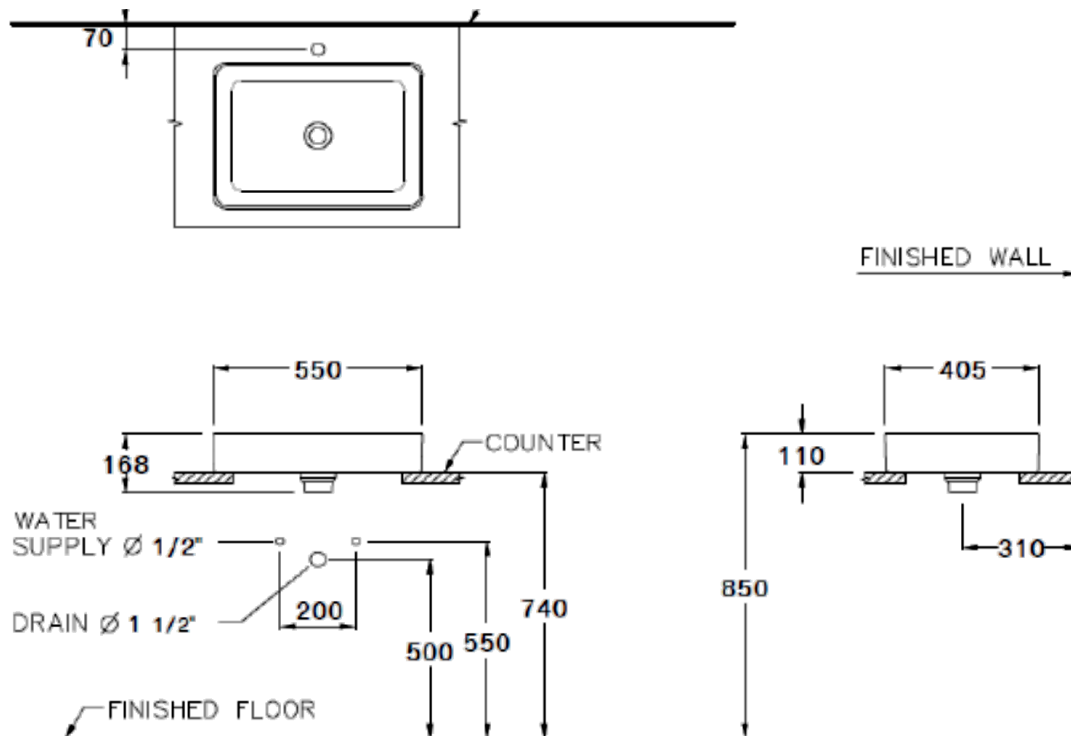

Brand : COTTO, Thailand  
 Name : SENSATION-RECTANGLE, Washbowl  
 Item Code : C00342GRY

Designer :

Color / Finish: Grey  
 Dimensions : 405 x 550 x 168 mm

**Product info:**

- Above-counter basin
- With ceramic waste cover
- Without overflow

**Add-ons:**

- Rubber Seal

Flushing of pipe must be done before fittings are installed. Failure to do so voids the warranty.  
 Follow cleaning instructions and avoid using any harmful chemicals.  
 All information is for reference only. Installation shall always be based on the specs provided with actual delivered items.  
 For more info, visit [www.sanitecph.com](http://www.sanitecph.com)