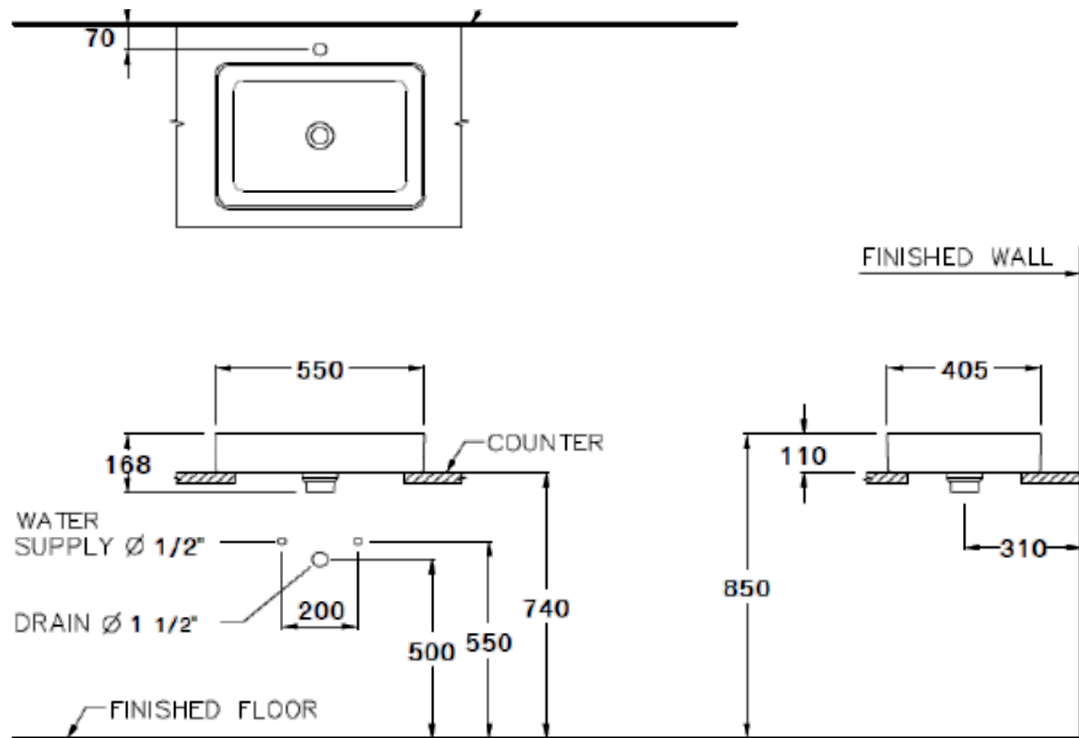

Brand : COTTO, Thailand
 Name : SENSATION-RECTANGLE, Washbowls
 Item Code : C00342BLK

Designer :

Color / Finish: Black
 Dimensions : 405 x 550 x 168 mm

Product info:

- Above-counter basin
- With ceramic waste cover
- Without overflow

Add-ons:

- Rubber Seal

Flushing of pipe must be done before fittings are installed. Failure to do so voids the warranty.
 Follow cleaning instructions and avoid using any harmful chemicals.
 All information is for reference only. Installation shall always be based on the specs provided with actual delivered items.
 For more info, visit www.sanitecph.com