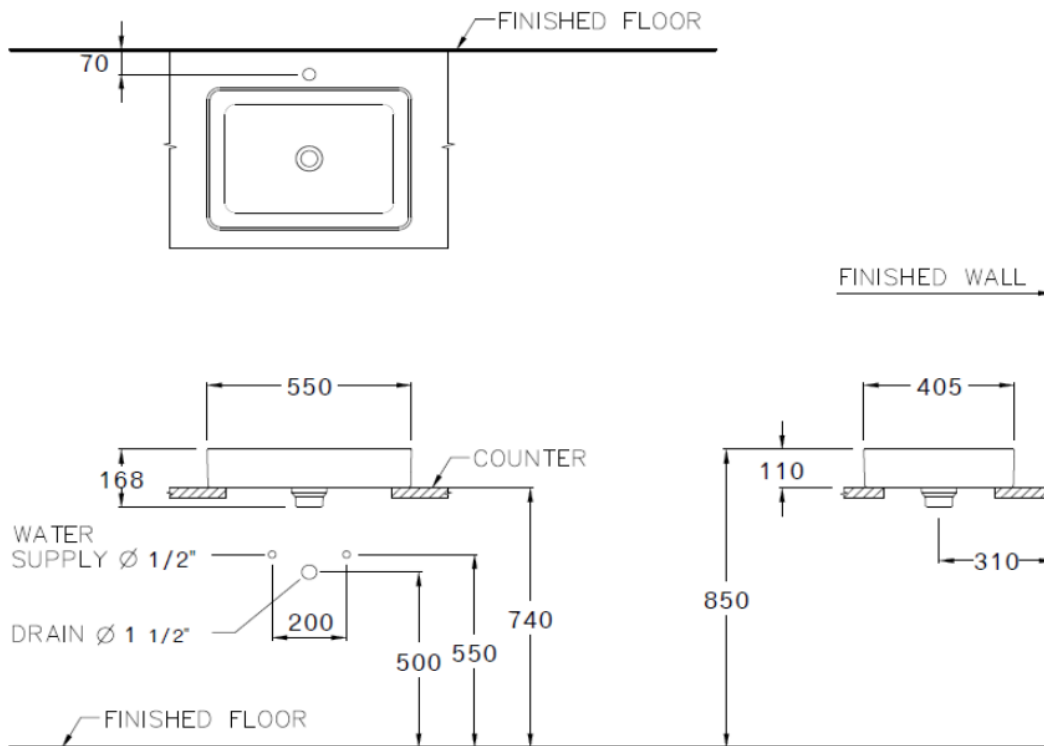

Brand : COTTO, Thailand  
 Name : Sensation Rectangle  
 Item Code : C003427  
 Designer :  
 Color / Finish: White  
 Dimensions : 550 x 405 x 168 mm

**Product info:**

- Sensation Collection, Inspired by " Your favorite morning Concept"
- Perfect ceramic design transformed to thin edge and Geometric form
- Hygienic (Supper Smooth & Easy to clean)