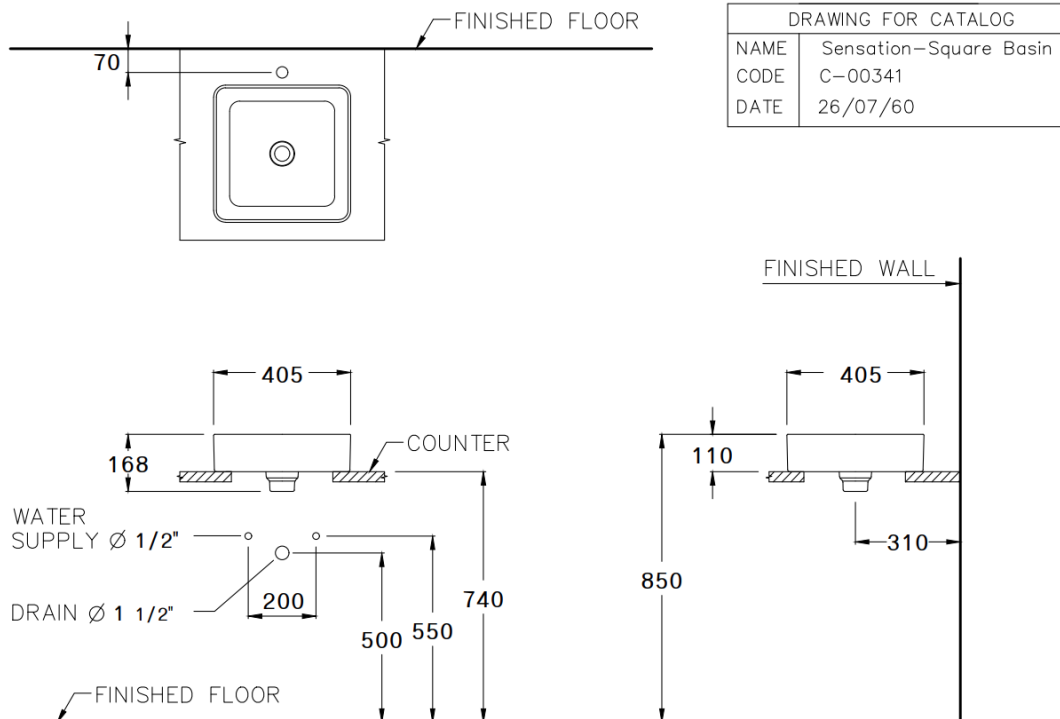

Brand : COTTO, Thailand
 Name : Sensation-Square
 Item Code : C00341MWH
 Designer :
 Color / Finish: Matt White
 Dimensions : 405 x 405 x 168 mm

Product info:

- With ceramic pop-up waste
- Hygienic easy clean

Add-ons:

- M30050G Linea rubber seal

Flushing of pipe must be done before fittings are installed. Failure to do so voids the warranty.
 Follow cleaning instructions and avoid using any harmful chemicals.
 All information is for reference only. Installation shall always be based on the specs provided with actual delivered items.
 For more info, visit www.sanitecph.com