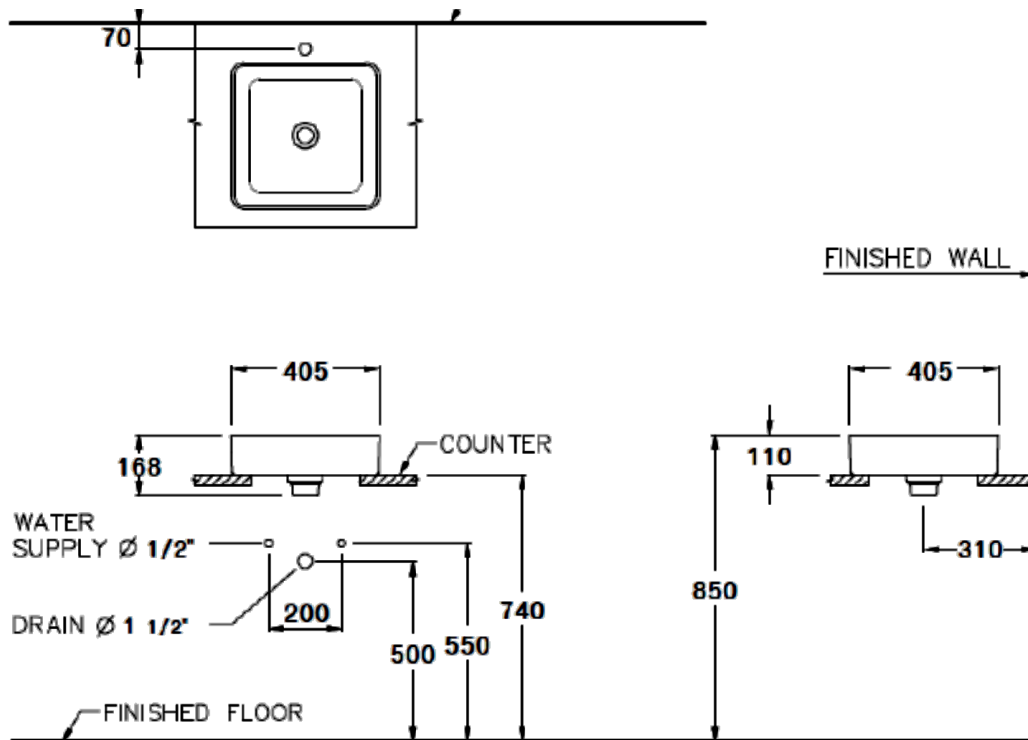

Brand : COTTO, Thailand
 Name : SENSATION-SQUARE, Washbowl
 Item Code : C00341MSL
 Designer :
 Color / Finish: Grey
 Dimensions : 405 x 405 x 168 mm

Product info:

- Above-counter basin
- With ceramic waste cover
- Without overflow