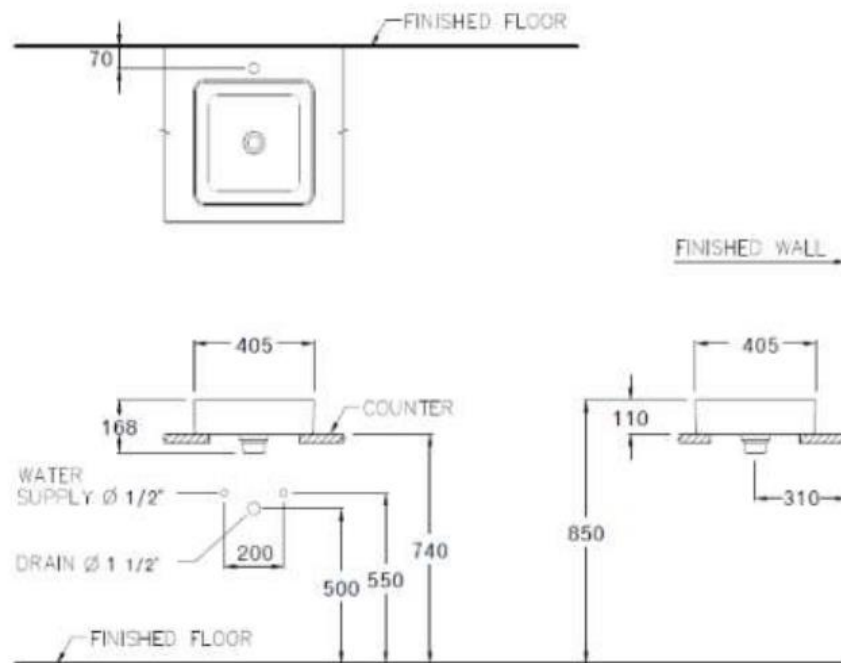

Flushing of pipe must be done before fittings are installed. Failure to do so voids the warranty.

Follow cleaning instructions and avoid using any harmful chemicals.

All information is for reference only. Installation shall always be based on the specs provided with actual delivered items.

For more info, visit www.sanitecph.com