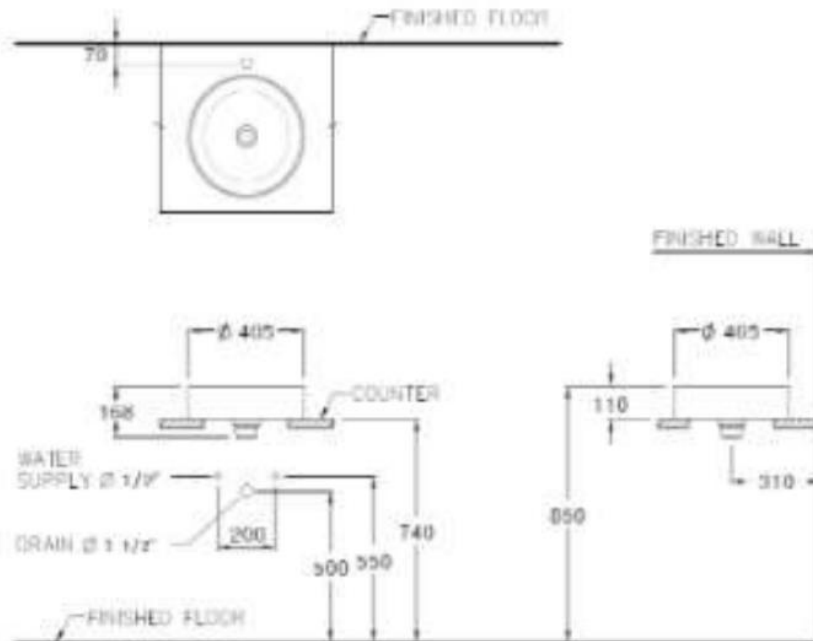

Brand : COTTO, Thailand
 Name : SENSATION, Above-counter Basin
 Item Code : C00340MBK
 Designer :
 Color / Finish: Black
 Dimensions : 405 x 405 x 168 mm

Product info:

- Above-counter basin

Flushing of pipe must be done before fittings are installed. Failure to do so voids the warranty.