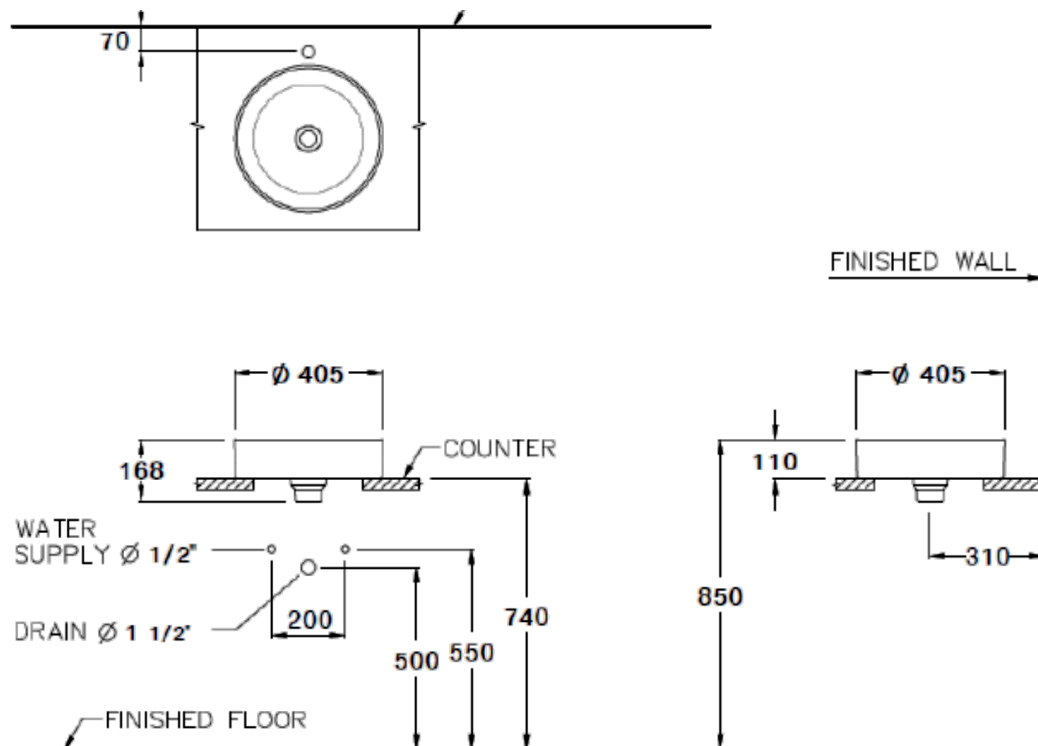

Brand : COTTO, Thailand
 Name : SENSATION ROUND Washbowls
 Item Code : C003407-WH

Designer :

Color / Finish: White
 Dimensions : 405 x 405 x 168mm

Product info:

- Above Counter Basin
- With Ceramic waste cover
- Without overflow
- With Hygienic easy clean finish

Add-ons:

- Rubber Seal

Flushing of pipe must be done before fittings are installed. Failure to do so voids the warranty.

Follow cleaning instructions and avoid using any harmful chemicals.

All information is for reference only. Installation shall always be based on the specs provided with actual delivered items.