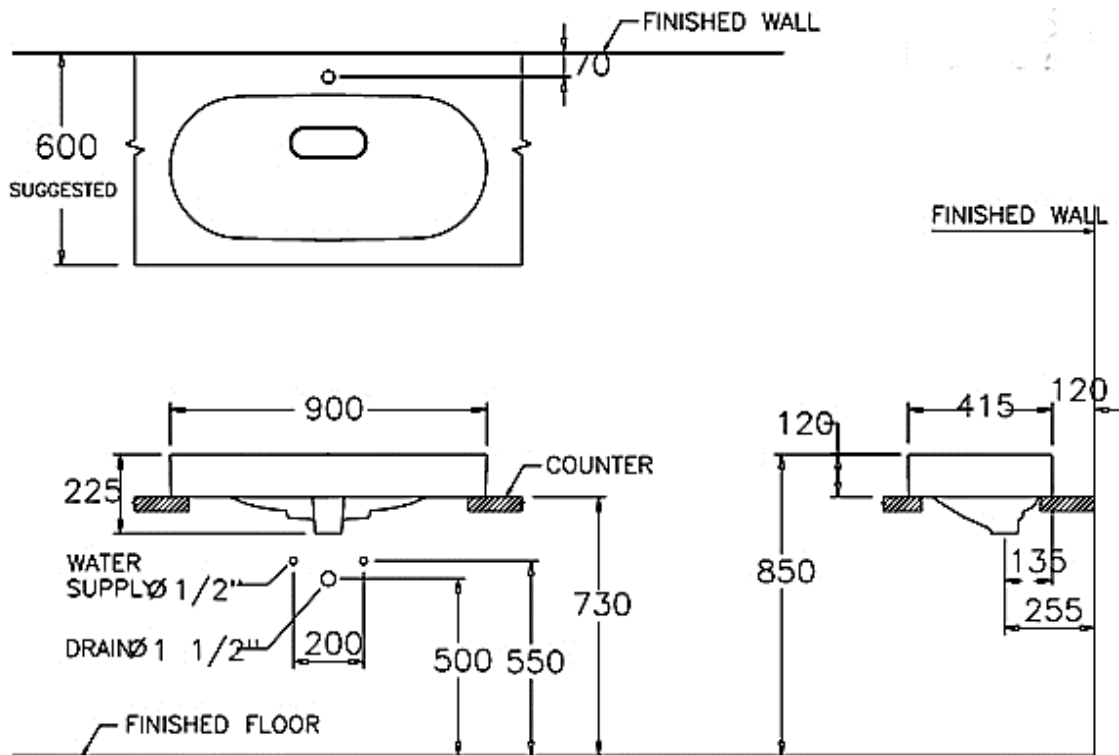

Brand : COTTO, Thailand  
 Name : OLIX 90 Washbowl  
 Item Code : C002517

Designer :

Color / Finish: White  
 Dimensions : 900 x 415 x 120 mm

**Product info:**

- Tabletop wash basin
- With no tap hole
- With overflow and cover
- Hygienic easy clean

**Add-ons:**

- Rubber Seal
- Angle valve(s)
- Flexible supply hose(s)
- Waste strainer trap with wall tube min.300mm

Flushing of pipe must be done before fittings are installed. Failure to do so voids the warranty.  
 Follow cleaning instructions and avoid using any harmful chemicals.  
 All information is for reference only. Installation shall always be based on the specs provided with actual delivered items.  
 For more info, visit [www.sanitecph.com](http://www.sanitecph.com)