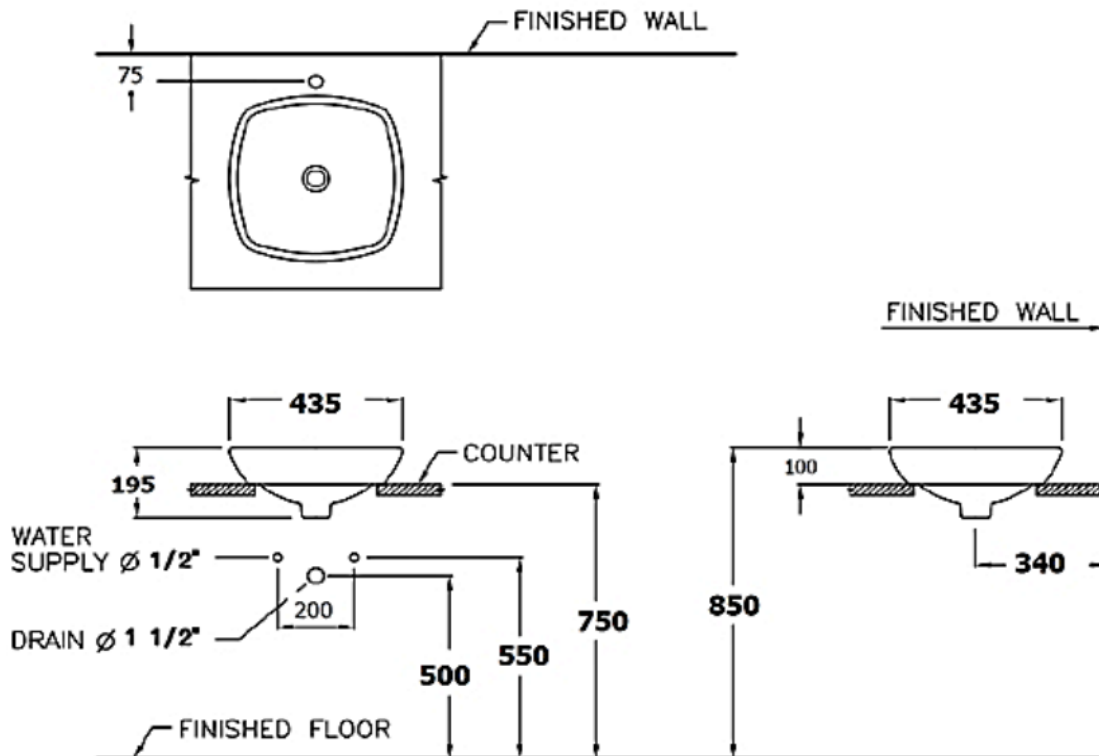

Brand : COTTO, Thailand  
 Name : SENSATION ROUND Washbowls  
 Item Code : C0003

Designer :

Color / Finish: White  
 Dimensions : 435 x 435 x 100 mm

**Product info:**

- Tabletop wash basin
- With no tap hole
- No overflow

**Add-ons:**

- mixer/faucet
- Angle valve(s)
- Flexible supply hose(s)
- Waste strainer trap with wall tube min.350mm

Flushing of pipe must be done before fittings are installed. Failure to do so voids the warranty.