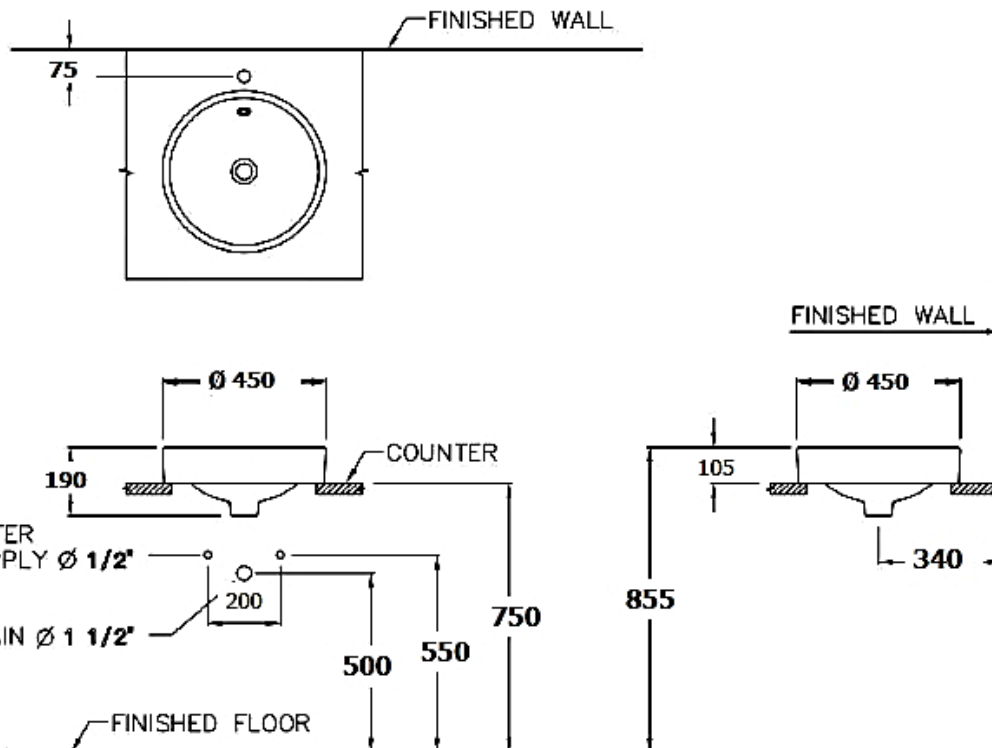

Brand : COTTO, Thailand
 Name : NEO Washbowl
 Item Code : C00027

Designer :

Color / Finish: White
 Dimensions : Ø 450 x 105 mm

Product info:

- Tabletop basin
- With No tap table
- With overflow and cover
- Hygienic easy clean

Add-ons:

- Mixer/faucet
- Angle valve(s)
- Flexible supply hose(s)
- Waste strainer trap with wall tube min.350mm

Flushing of pipe must be done before fittings are installed. Failure to do so voids the warranty.
 Follow cleaning instructions and avoid using any harmful chemicals.
 All information is for reference only. Installation shall always be based on the specs provided with actual delivered items.
 For more info, visit www.sanitecph.com