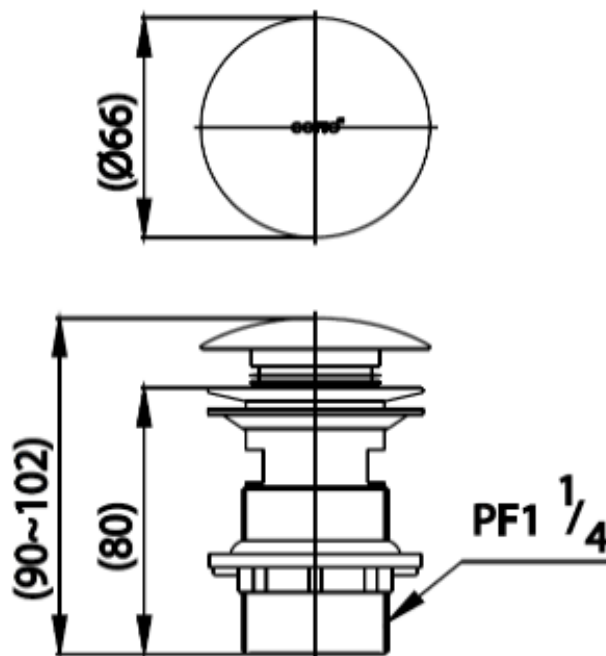

Brand : COTTO, Thailand
Name : Push type pop-up w/ overflow
Item Code : CT665#BL(HM)

Designer :

Color / Finish: Matt Black
Dimensions : (See data drawing below for dimensions)

Product info:

- Push type pop up
- Overflow