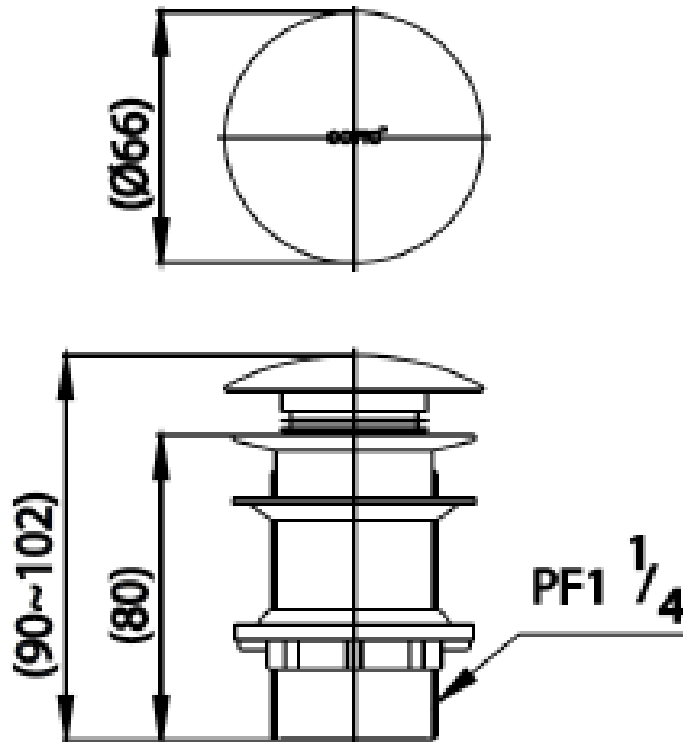

Brand : COTTO, Thailand
Name : Push type pop-up, non-overflow
Item Code : CT665N(HM)

Designer :

Color / Finish: Chrome Plated
Dimensions : (See data drawing below for dimensions)

Product info:

- Push Type basin pop-up waste 1 ¼
- Non-Overflow