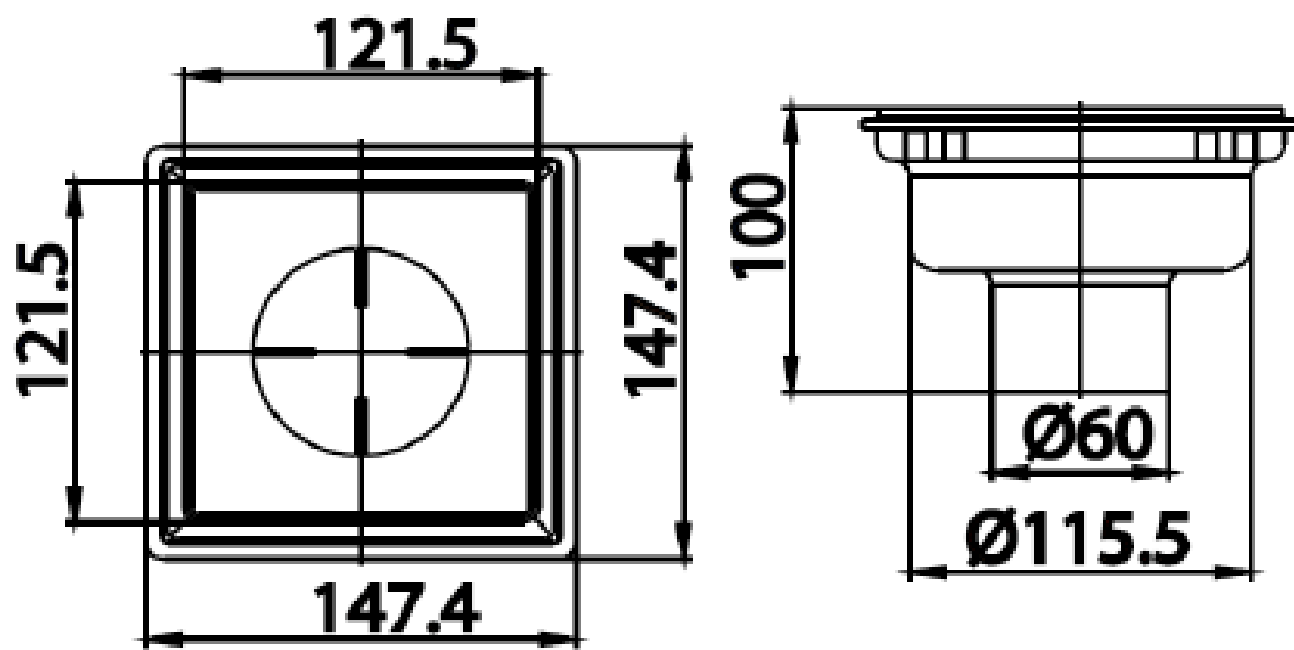

Brand : COTTO, Thailand
Name : Smart floor drain ABS
Item Code : CT649H(HM)
Designer :
Color / Finish: White
Dimensions : 147.4 x 147.4 mm

Product info:
• Smart floor drain, ABS

Flushing of pipe must be done before fittings are installed. Failure to do so voids the warranty.