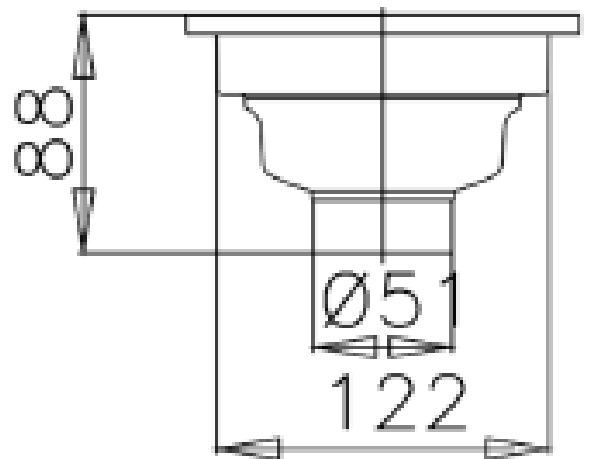

Brand : COTTO, Thailand
Name : Rail stainless steel floor drain
Item Code : CT644Z1P(HM)

Designer :

Color / Finish: Stainless Steel
Dimensions : 144 x144 mm

Product info:

- Floor drain
- For 2" waste connection