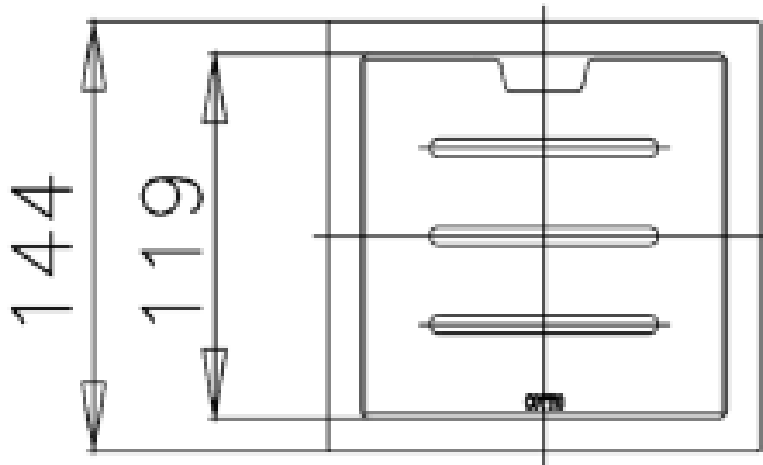

Brand : COTTO, Thailand
Name : Rail stainless steel floor drain
Item Code : CT644Z1P(HM)

Designer :

Color / Finish: Stainless Steel
Dimensions : 144 x144 mm

Product info:

- Floor drain
- For 2" waste connection