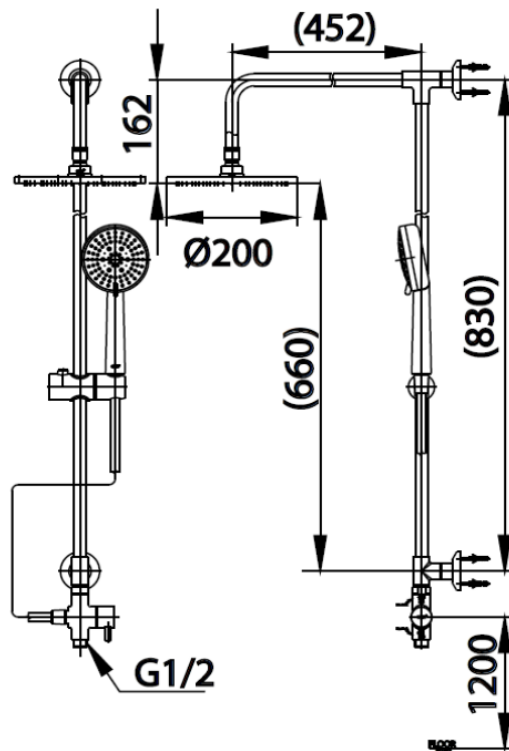

Brand : COTTO, Thailand
Name : Rain Shower With 5 Function Hand Shower
Item Code : CT623Z94Z84
Designer :
Color / Finish: Chrome
Dimensions : (See data drawing below for dimensions)

Product info:

- With 5 function hand shower
- 8" Rain Shower
- 1M. Inlet Hose