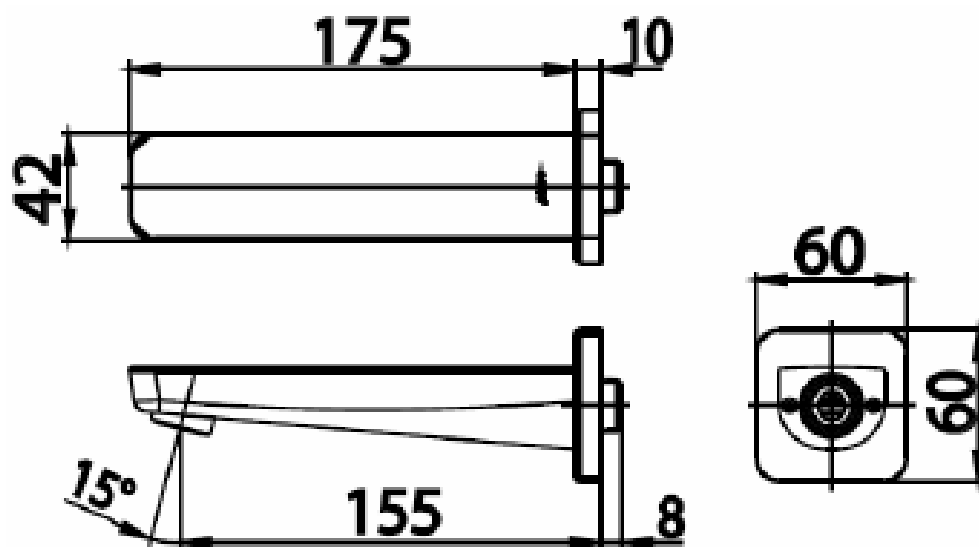

Brand : COTTO, Thailand
Name : SCIRROCO Bath spout
Item Code : CT617
Designer :
Color / Finish: Chrome Plated
Dimensions : 175 mm length
155 mm spout projection

Product info:

- Bath Spout

Flushing of pipe must be done before fittings are installed. Failure to do so voids the warranty.