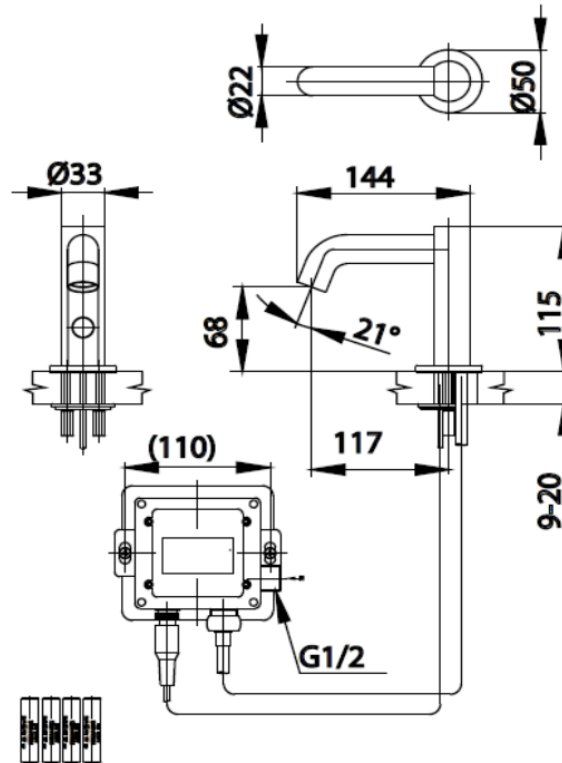

Brand : COTTO, Thailand
 Name : Automatic Basin Faucet-stainless
 Item Code : CT4924DC#SA

Designer :

Color / Finish: Stainless
 Dimensions : (See data drawing below for dimensions)

Product info:

- Automatic Basin faucet
- Battery use, easy to install
- Lead free
- 1 year warranty