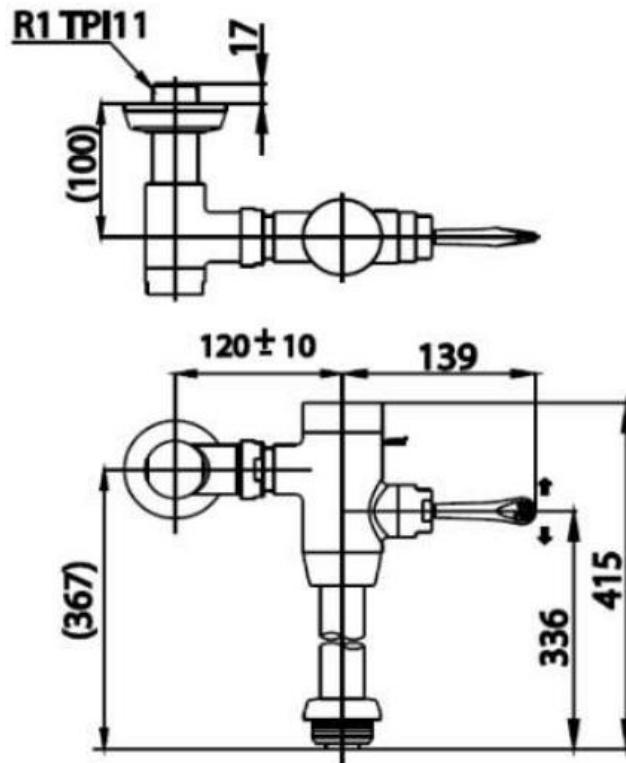

Brand : COTTO, Thailand
 Name : Direct toilet flush valve, 35cm flush pipe dual flush 2/6 lpf
 Item Code : CT457XNS
 Designer :
 Color / Finish: Chrome Plated
 Dimensions : (See data drawing below for dimensions)

Product info:

- Direct toilet flush valve
- Secured lock
- 2/6 dual flush
- Created to be securely protect from pry, with Specially Designed Flush Valve Lock
- Dual Flush : 2/6 liters Flush, for suitable water usage, adjustable water usage from 3-6 liters
- Controlled stable water pressure at all time