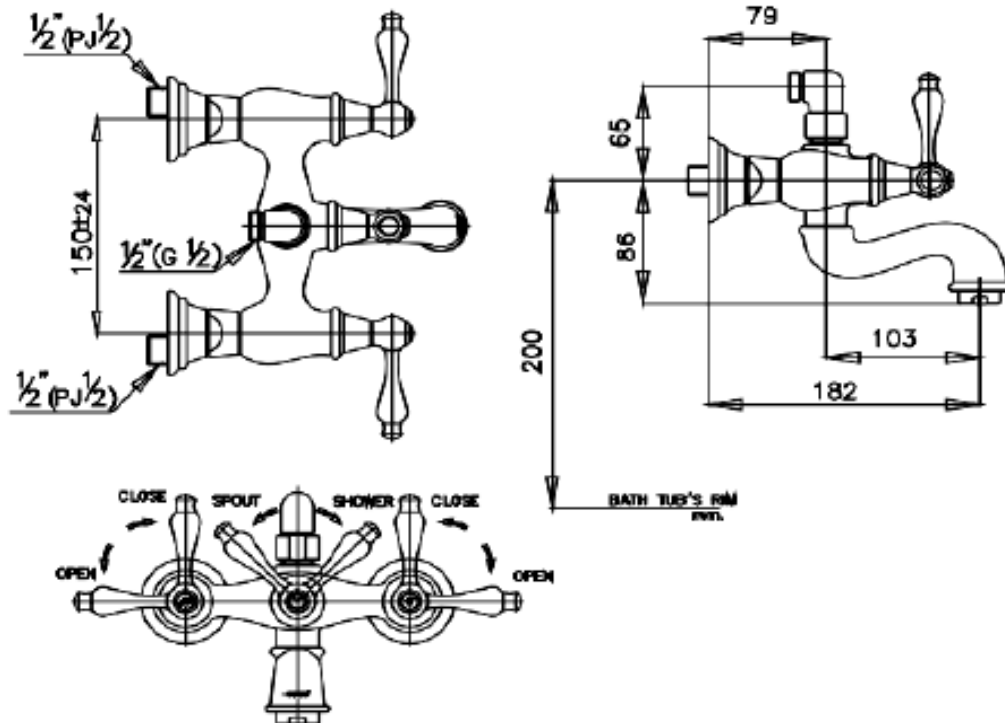

Brand : COTTO, Thailand
 Name : CLASSIC Exposed bath mixer
 Item Code : CT256C17

Designer :

Color / Finish: Chrome Plated
 Dimensions : 182 mm Spout Projection

Product info:

- Exposed 2-handle bath/shower mixer
- Lever handles

Add-ons:

- Shower set

Flushing of pipe must be done before fittings are installed. Failure to do so voids the warranty.
 Follow cleaning instructions and avoid using any harmful chemicals.
 All information is for reference only. Installation shall always be based on the specs provided with actual delivered items.
 For more info, visit www.sanitecph.com