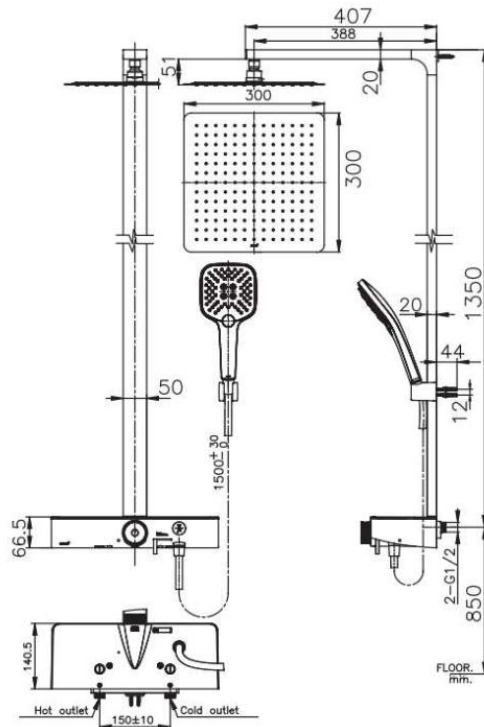

Brand : COTTO, Thailand
 Name : Switch Control Shower System With Shelf, Switch Panel Series
 Item Code : CT2307W
 Designer :
 Color / Finish: Chrome
 Dimensions : (See data drawing below for dimensions)

Product info:

- Switch control shower system
- With shelf
- Switch panel series
- Consists of 3 function hand shower, 12-inch shower head, thermostatic valve and shelf
- Thermostatic valve controls the temperature with rotation and a temperature lock button for safety at 38 degrees Celsius.