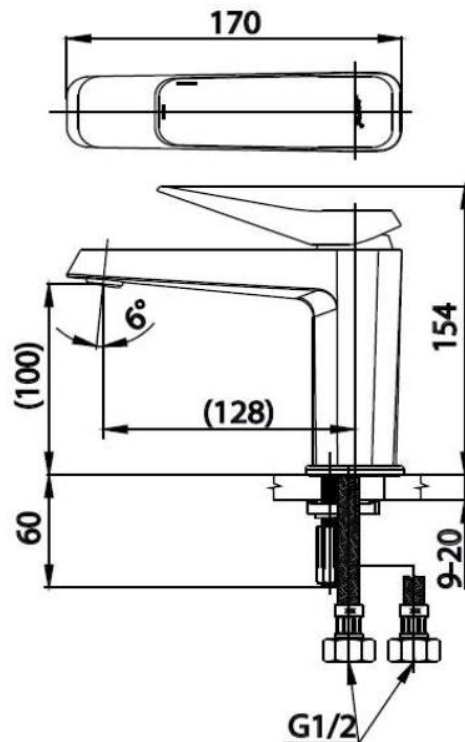

Brand : COTTO, Thailand  
Name : XPOSH Basin mixer  
Item Code : CT2301A#BN2

Designer :

Color / Finish: Black Chrome  
Dimensions : 170 x 154 mm

**Product info:**

- Basin Mixer
- With pop up and flex hose

**Add-ons:**

- Angle valve 1/2 x 1/2 (2pcs)

Flushing of pipe must be done before fittings are installed. Failure to do so voids the warranty.

Follow cleaning instructions and avoid using any harmful chemicals.