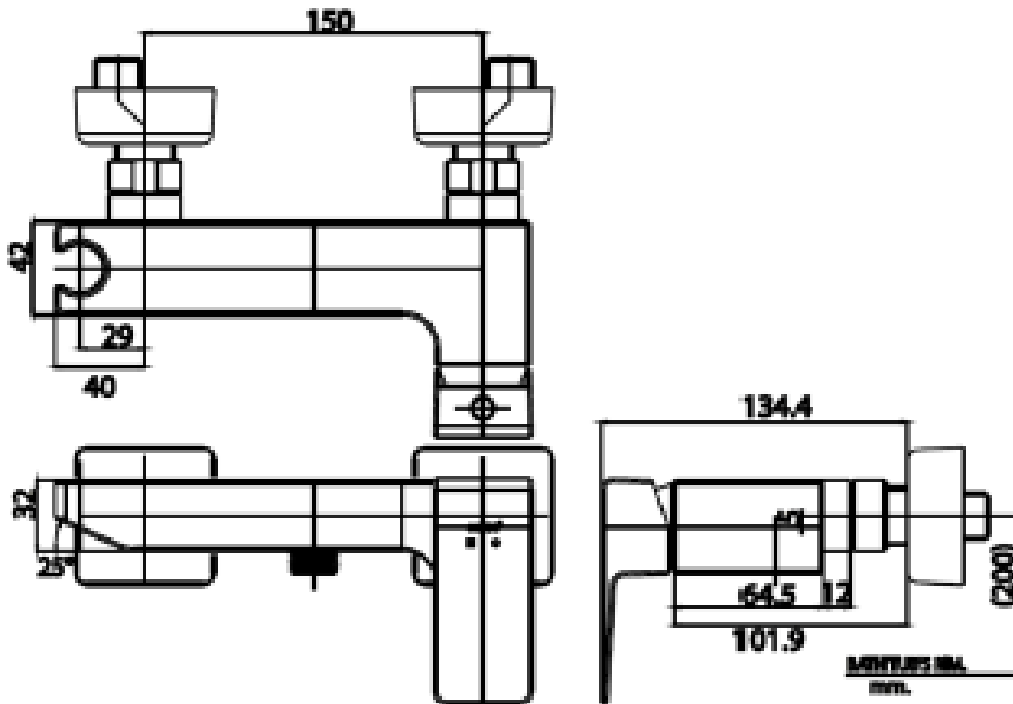

Brand : COTTO, Thailand
 Name : SONATA Exposed shower mixer
 Item Code : CT2196A

Designer :

Color / Finish: Chrome Plated
 Dimensions : 191 mm length

Product info:

- Exposed Single lever bath/shower mixer