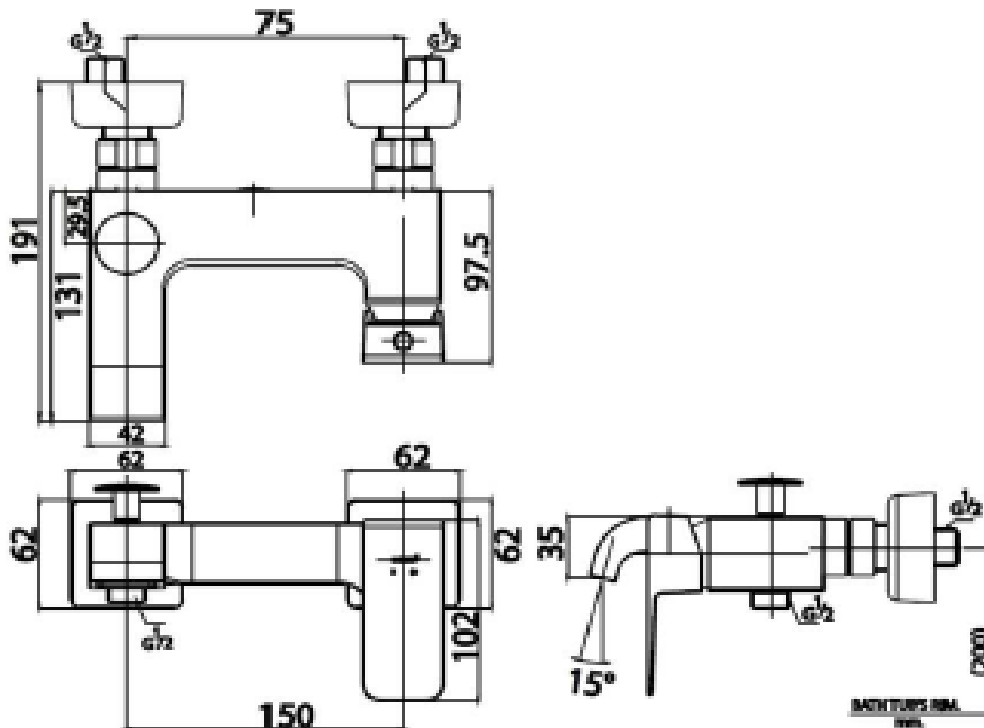

Brand : COTTO, Thailand  
 Name : SONATA Exposed bath mixer  
 Item Code : CT2195A

Designer :

Color / Finish: Chrome Plated  
 Dimensions : 191 mm length

**Product info:**

- Exposed Single lever bath/shower mixer
- With diverter