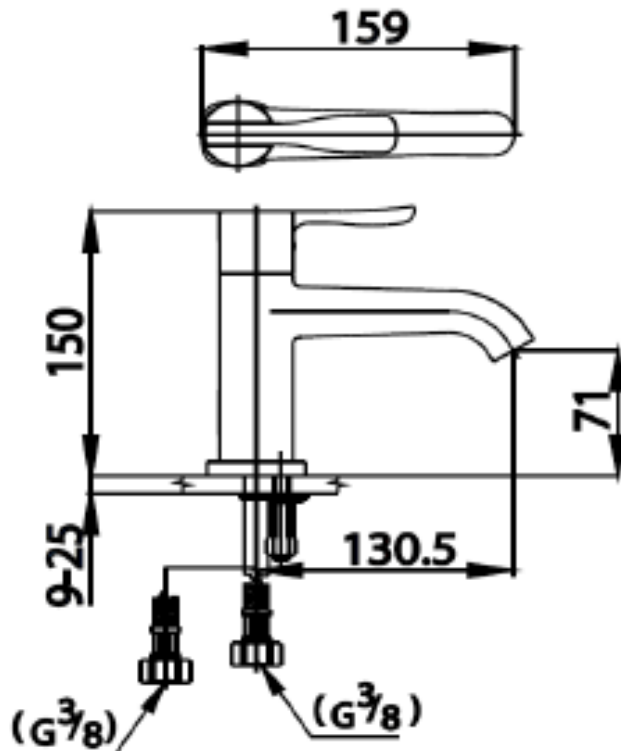

Brand : COTTO, Thailand  
 Name : PATCHWORK Basin mixer  
 Item Code : CT2180A  
 Designer :  
 Color / Finish: Chrome Plated  
 Dimensions : 159 mm length, 150 mm height  
 130.5 mm spout projection

**Product info:**

- Single lever basin mixer

**Add-ons:**

- 2x angle valve ½"x¾" (no nut)
- 1x basin waste strainer or pop-up
- 1x basin waste trap

Flushing of pipe must be done before fittings are installed. Failure to do so voids the warranty.  
 Follow cleaning instructions and avoid using any harmful chemicals.  
 All information is for reference only. Installation shall always be based on the specs provided with actual delivered items.  
 For more info, visit [www.sanitecph.com](http://www.sanitecph.com)