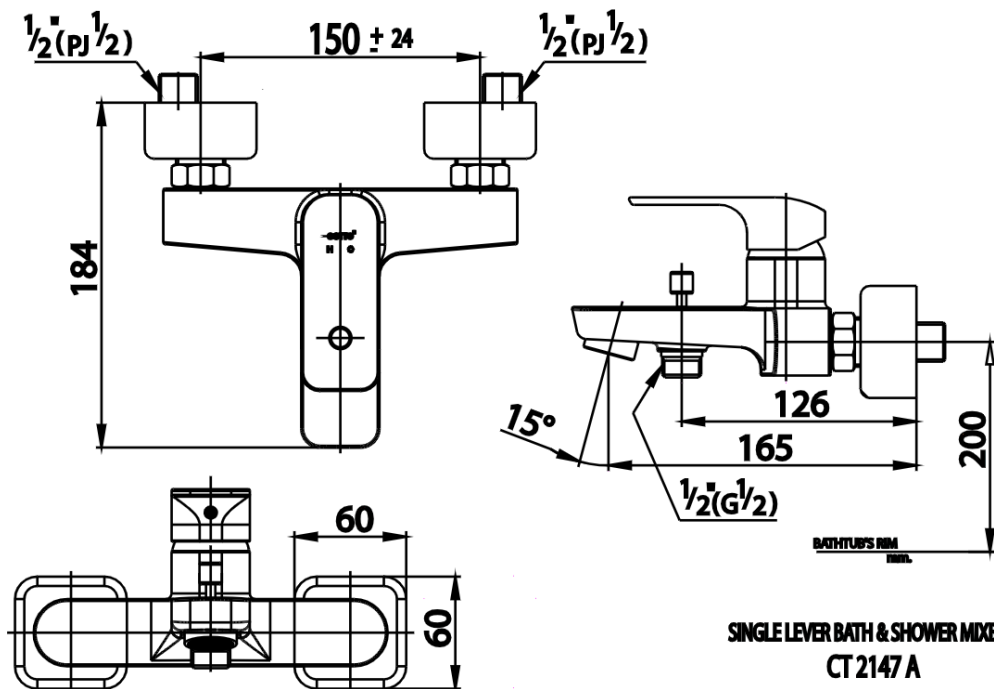

Brand : COTTO, Thailand
 Name : Scirroco exposed bath mixer
 Item Code : CT2147A#GR

Designer :

Color / Finish: Gold
 Dimensions : 184mm length
 165mm spout projection

Product info:

- Exposed single lever bath/shower mixer
- With diverter