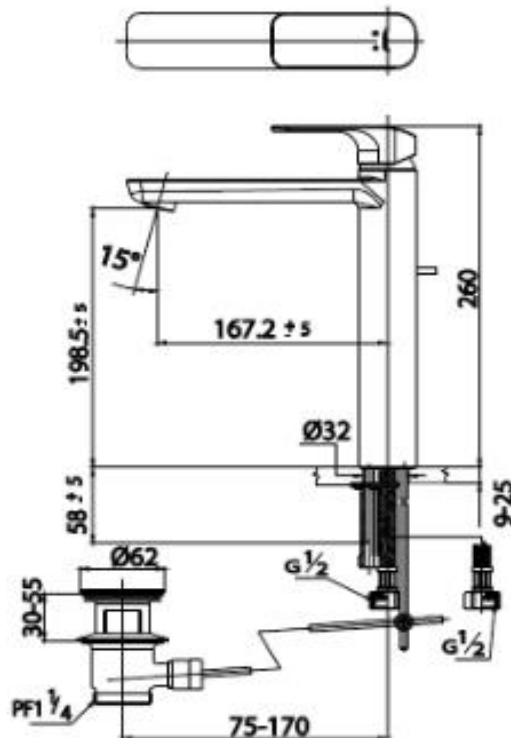

Brand : COTTO, Thailand
 Name : Scirroco washbowl mixer w/ pop-up and flex hose
 Item Code : CT2124AY#GR
 Designer :
 Color / Finish: Gold
 Dimensions : (See data drawing below for dimensions)

Product info:

- Washbowl Mixer
- Pop up
- Flex hose

Flushing of pipe must be done before fittings are installed. Failure to do so voids the warranty.

Follow cleaning instructions and avoid using any harmful chemicals.