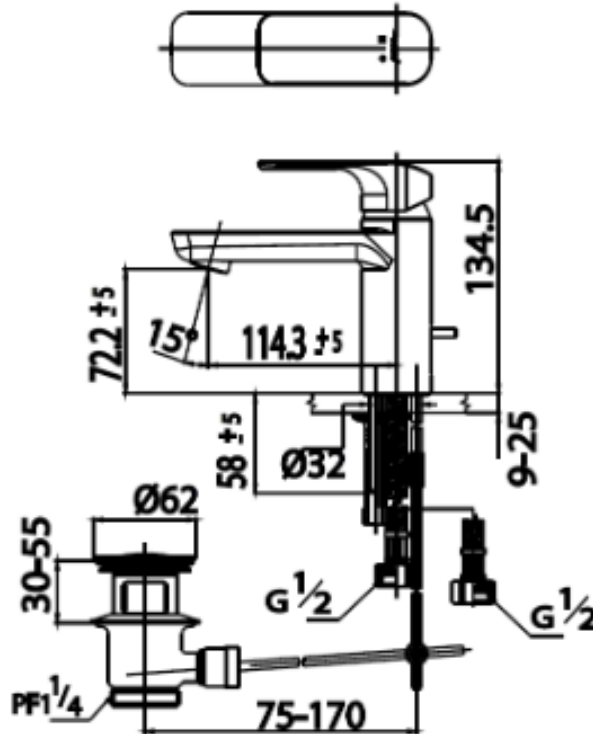

Brand : COTTO, Thailand  
 Name : Scirroco basin mixer w/ pop up and flex hose  
 Item Code : CT2123A#GR  
 Designer :  
 Color / Finish: Gold  
 Dimensions : (See data drawing below for dimensions)

Product info:

- basin mixer
- pop up
- flex hose

Add-ons:

- angle valve 1/2 x 1/2 (2pcs)

Flushing of pipe must be done before fittings are installed. Failure to do so voids the warranty.

Follow cleaning instructions and avoid using any harmful chemicals.