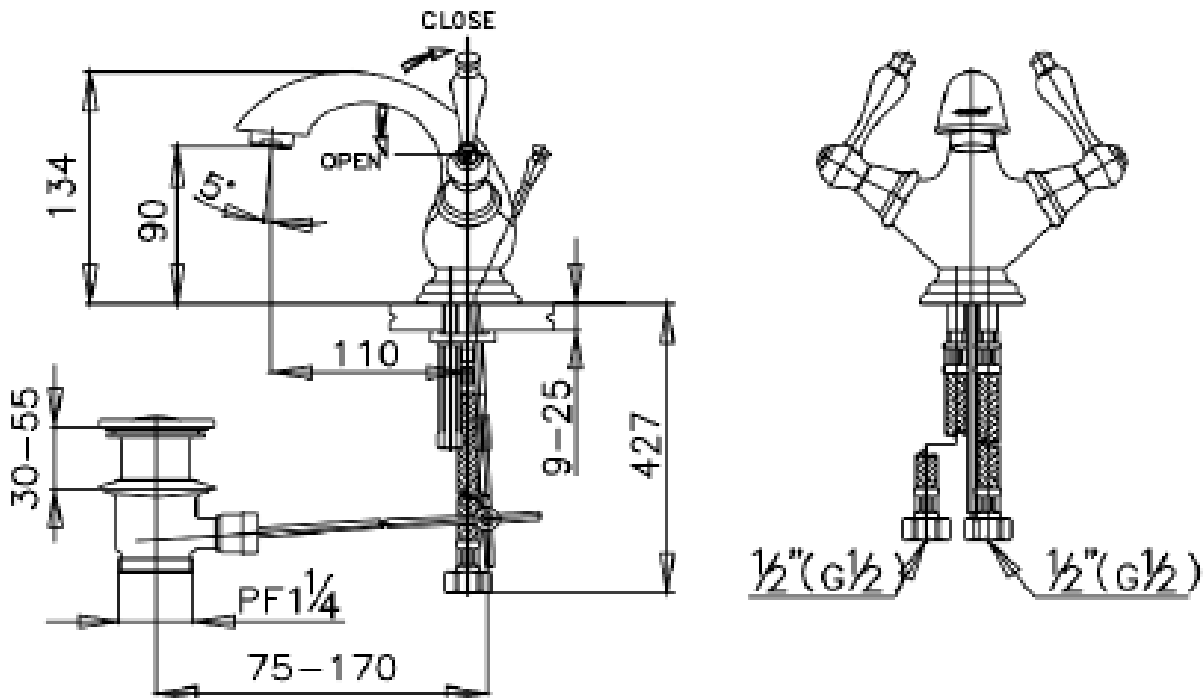

Brand : COTTO, Thailand
 Name : CLASSIC 2Handle basin mixer w/ pop-up
 Item Code : CT205C17
 Designer :
 Color / Finish: Chrome Plated
 Dimensions : 134 mm height
 110 mm Spout projection

Product info:

- 2-handle single hole basin mixer
- With pop-up waste

Add-ons:

- 2x angle valve ½"x½" (no nuts)
- 1x basin waste trap

Flushing of pipe must be done before fittings are installed. Failure to do so voids the warranty.