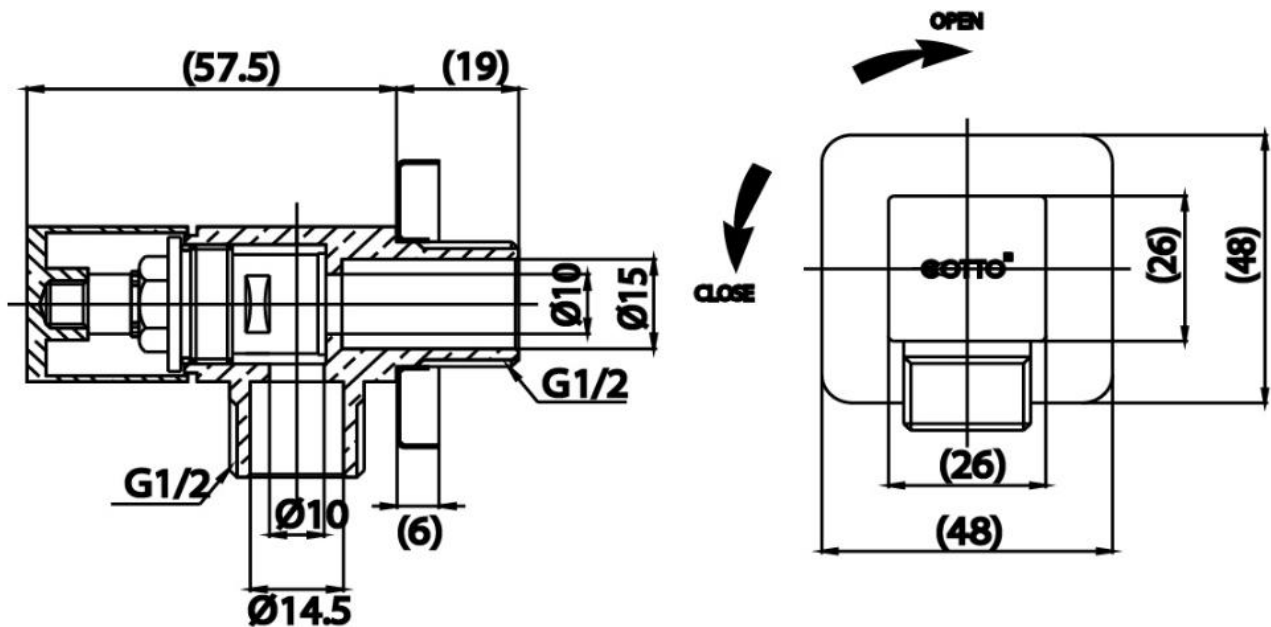

Brand : COTTO, Thailand
 Name : Square Angle Valve
 Item Code : CT1700#BL

Designer :

Color / Finish: Matt Black
 Dimensions : 48 x 48 mm

Product info:

- Square angle valve

Flushing of pipe must be done before fittings are installed. Failure to do so voids the warranty.
 Follow cleaning instructions and avoid using any harmful chemicals.
 All information is for reference only. Installation shall always be based on the specs provided with actual delivered items.
 For more info, visit www.sanitecph.com