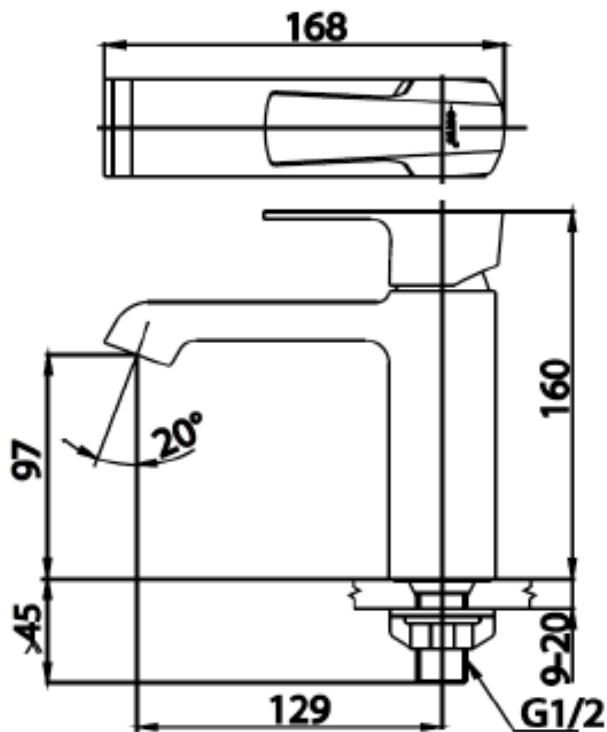

Brand : COTTO, Thailand  
 Name : CUBIC Basin tap  
 Item Code : CT1180A  
 Designer :  
 Color / Finish: Chrome Plated  
 Dimensions : 168 mm length, 160 mm height  
 129 mm spout projection

**Product info:**

- Single lever control basin tap
- Cold water or pre-mixed water

**Add-ons:**

- 1x angle valve ½"x½" (no nut)
- 1x flexible supply hose ½"x½" x?cm
- 1x basin waste strainer or pop-up
- 1x basin waste trap