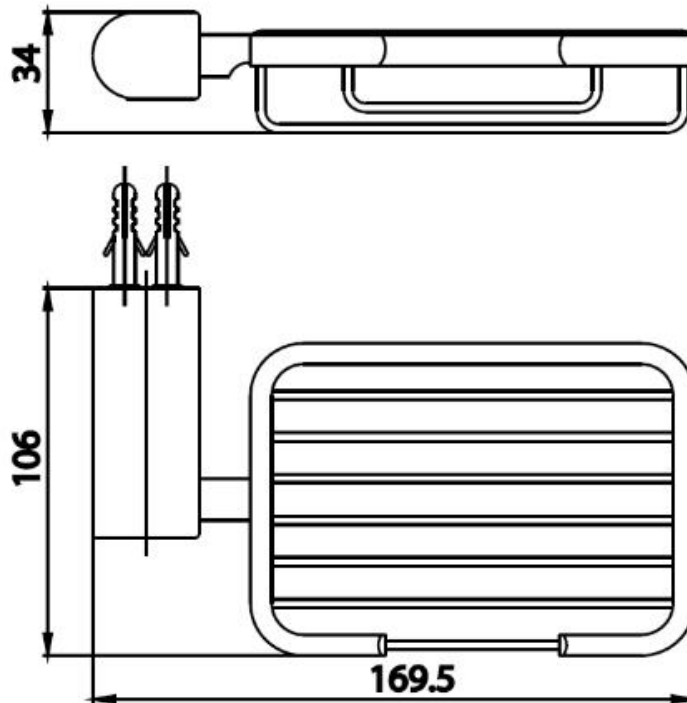

Brand : COTTO, Thailand
Name : Arch Soap Holder
Item Code : CT0282#BL
Designer :
Color / Finish: Matt Black
Dimensions : 169.5 x 106 x 34 mm

Product info:
• Soap Holder

Flushing of pipe must be done before fittings are installed. Failure to do so voids the warranty.
Follow cleaning instructions and avoid using any harmful chemicals.
All information is for reference only. Installation shall always be based on the specs provided with actual delivered items.
For more info, visit www.sanitecph.com